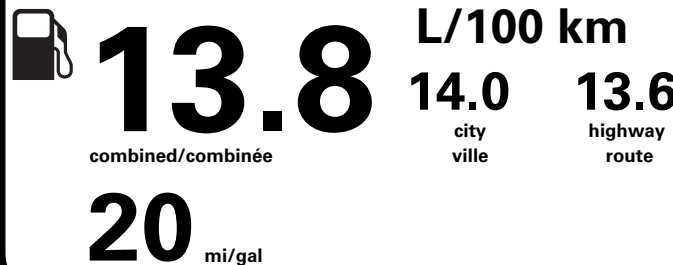

Fuel Consumption / Consommation de carburant

Annual fuel **COST**
for an annual distance of 20,000 km, and an average fuel price of $1.50 per litre

$ 4 140

Coût annuel en carburant

pour une distance annuelle de 20 000 km, et un prix moyen du carburant de 1,50 $ par litre

Small SUVs range from /
Les petits VUS font entre

1.9 - 16.8 L_e/100 km

L_e is gasoline litre equivalent
L_e signifie litre équivalent d'essence

Carbon Dioxide Rating / Indice de dioxyde de carbone

Tailpipe emissions only / Émissions du tuyau d'échappement seulement

Smog Rating / Indice de Smog

Estimates are based on Government of Canada approved criteria and testing methods. Vehicle's actual fuel consumption will vary.

Estimations établies selon des méthodes d'essai et des critères approuvés par le gouvernement du Canada. La consommation de carburant réelle du véhicule variera.

For more information visit

vehicles.nrcan.gc.ca

Pour plus d'information visitez

vehicules.nrcan.gc.ca

U.S. GOVERNMENT SAFETY RATINGS
COTES DE SÉCURITÉ DU GOUVERNEMENT AMÉRICAIN

Overall Vehicle Score / Cote globale du véhicule	Not Rated / Non coté
Frontal Crash / Collision frontale	★★★★★
Side Crash / Collision latérale	Not Rated / Non coté
Rollover / Capotage	★★★

Star ratings range from 1 to 5 stars (*****), with 5 being the highest. Les cotes varient de 1 à 5 étoiles (*****), 5 étant la cote la plus élevée.

Source: U.S. National Highway Traffic Safety Administration
For more information / Pour de plus amples renseignements
www.safercar.gov

1FMEE4DPXTLA45550

Download the Ford app
Connect your Ford with your phone

Available Remote Features*

- Remote Start, Lock and Unlock
- GPS Location
- Vehicle Health Monitoring

Scan code not operational at this time

FOR PLANT USE ONLY

Insist on Ford Protect! The only extended service plan fully backed by Ford and honored at every Ford dealership in the US and Canada. See your Ford dealer for additional details, or visit www.ford.ca for more information.

Personalize your vehicle with Ford Custom Accessories. Genuine Ford Accessories are engineered for your vehicle and can be included under the Ford New Vehicle Limited Warranty. Certain conditions, limitations and exclusions apply. See your Dealer for details.