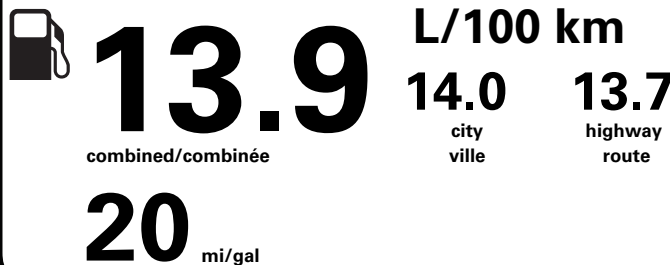

RC222 N RE 2X 425 000171 03 22 24

Canada

ENERGUIDE

Gasoline Vehicle
Véhicule à essence

Fuel Consumption / Consommation de carburant

Annual fuel COST
for an annual distance of 20,000 km, and an average fuel price of \$1.45 per litre