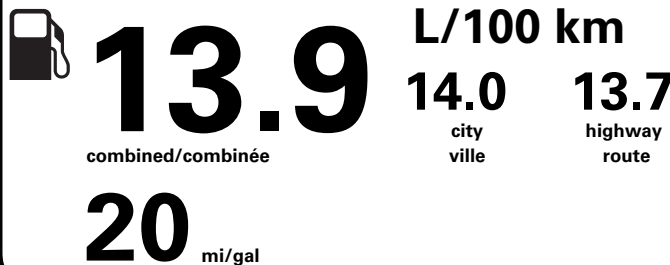

OPTIONAL EQUIPMENT/OTHER

- 2024 MODEL YEAR
- FEDERAL EXCISE TAX
- 2.7L ECOBOOST V6 ENGINE
- 10-SPEED AUTO TRANSMISSION
- ROCK RAILS
- ADVANCED 4X4
- AM/FM,10 SPKRS,SDARS
- CNCTD NAV (1-YEAR SUB INC)
- REMOTE START SYSTEM
- LED SIGNATURE LIGHTING
- HARD TOP, MOULDED-IN-COLOUR
- .SOUND DEADENING HEADLINER
- LTHR-TRIM/VINYL BLACK SEATS
- SASQUATCH PACKAGE
- .4.7/REAR AXLE-LOCKING DIFF
- .FRONT AXLE-LOCKING DIFFRNTL

100.00

2,695.00

NO CHARGE

NO CHARGE

2,495.00

7,345.00

SOLD TO/VENDU A
A & B Ford Sales Ltd.
31 Dufferin Street
Perth ON CAN K7H 3A5

B10 716

RAMP ONE/
TERMINAL UN

CM61

DEALER NO./CONCESSIONNAIRE

B10 716

SHIP TO (IF OTHER THAN SOLD TO) /
EXPEDIER A (SI AUTRE QUE L'ACHETEUR)

RAMP TWO/
TERMINAL DEUX

FINAL ASSEMBLY PLANT/
USINE DE MONTAGE

MICHIGAN

SHIP THROUGH/EXPEDIER VIA

METHOD OF TRANSP /
MODE DE TRANSPORT

ITEM #: B1-H001 O/T 2

CONVOY

RA261 N RE 2X 420 000527 01 26 24

TOTAL MSRP $88,890.00

* MANUFACTURER'S SUGGESTED RETAIL PRICE = MSRP

* NOTE: THIS PRICE HAS BEEN DEVELOPED AS A GUIDE. DEALERS MAY SELL FOR LESS AND ARE NOT UNDER ANY OBLIGATION TO ACCEPT THIS SUGGESTED RETAIL PRICE.

Gasoline Vehicle
Véhicule à essence

Fuel Consumption / Consommation de carburant