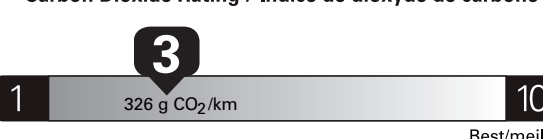

Annual fuel COST
for an annual distance of 20,000 km, and an average fuel price of $1.45 per litre

$ 4 031

Coût annuel en carburant

pour une distance annuelle de 20 000 km, et un prix moyen du carburant de 1,45 $ par litre

Small SUVs range from /
Les petits VUS font entre

1.9 - 16.5 L_e/100 km

L_e is gasoline litre equivalent
L_e signifie litre équivalent d'essence

Carbon Dioxide Rating / Indice de dioxyde de carbone

Tailpipe emissions only / Émissions du tuyau d'échappement seulement

Smog Rating / Indice de Smog