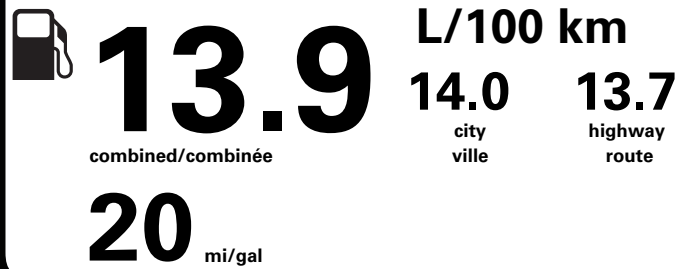

"THIS VEH. NOT INTENDED FOR SALE OR REGISTRATION IN US" RETAIL PRICES EXCLUDE GST/HST

Bronco Off-Road is an outdoor and off-road adventure playground. Original Bronco owners who purchase and take delivery can attend this full-day, immersive driving experience, valued at $2500. Fleet vehicles not eligible. See www.BroncoOffRodeo.com for more information.

OPTIONAL EQUIPMENT/OTHER

2024 MODEL YEAR
FEDERAL EXCISE TAX 100.00
AZURE GREY MET TRI-COAT 800.00
2.7L ECOBOOST V6 ENGINE 2,695.00
10-SPEED AUTO TRANSMISSION NO CHARGE
ROCK RAILS
ADVANCED 4X4
AM/FM,10 SPKRS,SDARS
CNCTD NAV (1-YEAR SUB INC)
REMOTE START SYSTEM
LED SIGNATURE LIGHTING
HARD TOP, MOULDED-IN-COLOUR NO CHARGE
.SOUND DEADENING HEADLINER
LTHR-TRIM/VINYL BLACK SEATS 2,495.00
SASQUATCH PACKAGE 7,345.00
.4.7/REAR AXLE-LOCKING DIFF

RAMP ONE/TERMINAL UN
RA69

RAMP TWO/TERMINAL DEUX
FINAL ASSEMBLY PLANT/USINE DE MONTAGE
MICHIGAN

METHOD OF TRANSP/MODE DE TRANSPORT
RAIL
ITEM #: **A4-J99B O/T 1**

TOTAL MSRP $86,770.00

* MANUFACTURER'S SUGGESTED RETAIL PRICE = MSRP
* NOTE: THIS PRICE HAS BEEN DEVELOPED AS A GUIDE. DEALERS MAY SELL FOR LESS AND ARE NOT UNDER ANY OBLIGATION TO ACCEPT THIS SUGGESTED RETAIL PRICE.

SPECIAL ORDER
RA111 N RE 2X 420 000174 01 11 24

Gasoline Vehicle
Véhicule à essence

Fuel Consumption / Consommation de carburant

Annual fuel **COST**
for an annual distance of 20,000 km, and an average fuel price of $1.45 per litre

$ 4 031

Coût annuel en carburant

pour une distance annuelle de 20 000 km, et un prix moyen du carburant de 1,45 $ par litre

Small SUVs range from /
Les petits VUS font entre

1.9 - 16.5 L_e/100 km

L_e is gasoline litre equivalent
L_e signifie litre équivalent d'essence

Carbon Dioxide Rating / Indice de dioxyde de carbone

Tailpipe emissions only / Émissions du tuyau d'échappement seulement

Smog Rating / Indice de Smog

Estimates are based on Government of Canada approved criteria and testing methods. Vehicle's actual fuel consumption will vary.

Estimations établies selon des méthodes d'essai et des critères approuvés par le gouvernement du Canada. La consommation de carburant réelle du véhicule variera.

For more information visit

vehicles.nrcan.gc.ca

Pour plus d'information visitez

vehicules.nrcan.gc.ca

U.S. GOVERNMENT SAFETY RATINGS
COTES DE SÉCURITÉ DU GOUVERNEMENT AMÉRICAIN

Overall Vehicle Score / Cote globale du véhicule	Not Rated / Non coté	
Frontal Crash Collision frontale	Driver / Conducteur Passenger / Passager	Not Rated / Non coté Not Rated / Non coté
Side Crash Collision latérale	Front seat / Siège avant Rear seat / Siège arrière	Not Rated / Non coté Not Rated / Non coté
Rollover / Capotage	★ ★ ★	

Star ratings range from 1 to 5 stars (*****), with 5 being the highest. Les cotes varient de 1 à 5 étoiles (*****), 5 étant la cote la plus élevée.

Source: U.S. National Highway Traffic Safety Administration
For more information / Pour de plus amples renseignements
www.safercar.gov

1FMDE9AP4RLA10721