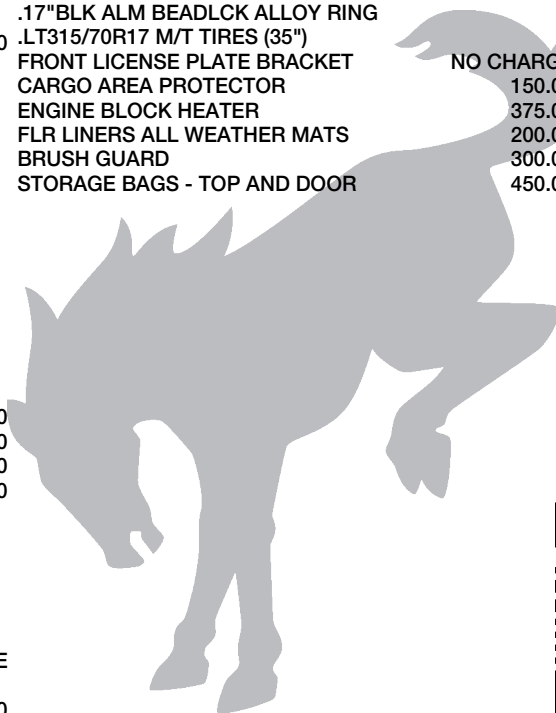

WARRANTY

- 3 YR/60,000 KM BASIC
- 5YEAR/100,000 KM POWERTRAIN
- ROADSIDE ASSISTANCE 24 HRS

INCLUDED ON THIS VEHICLE

EQUIPMENT GROUP 334A

- •BADLANDS SERIES
- •MID PACKAGE
- •DUAL-ZONE ELEC CLIMATE CNTRL
- •FRONT ROW HEATED SEATS
- •POWER OUTLET
- •FORD CO-PILOT360
- •HIGH/LUX PACKAGE
- •360-DEGREE CAMERA
- •ADAPTIVE CRUISE CONTROL
- •HEATED STEERING WHEEL
- •WIRELESS CHARGING PAD

(MSRP)*

- .17"BLK ALM BEADLCK ALLOY RING 5,545.00
- .LT315/70R17 M/T TIRES (35")
- FRONT LICENSE PLATE BRACKET NO CHARGE
- CARGO AREA PROTECTOR 150.00
- ENGINE BLOCK HEATER 375.00
- FLR LINERS ALL WEATHER MATS 200.00
- BRUSH GUARD 300.00
- STORAGE BAGS - TOP AND DOOR 450.00

(MSRP)*

PRICE INFORMATION

BASE PRICE	$64,055.00
TOTAL OPTIONS/OTHER	17,260.00
TOTAL VEHICLE & OPTIONS/OTHER	81,315.00
DESTINATION & DELIVERY	2,095.00

"THIS VEH. NOT INTENDED FOR SALE OR REGISTRATION IN US" RETAIL PRICES EXCLUDE GST/HST

OPTIONAL EQUIPMENT/OTHER

- 2024 MODEL YEAR
- FEDERAL EXCISE TAX 100.00
- HOT PEPPER RED MET TINT CC 600.00
- 2.7L ECOBOOST V6 ENGINE 2,695.00
- 10-SPEED AUTO TRANSMISSION 1,495.00
- ROCK RAILS
- ADVANCED 4X4
- AM/FM,10 SPKRS,SDARS
- CNCTD NAV (1-YEAR SUB INC)
- REMOTE START SYSTEM
- LED SIGNATURE LIGHTING
- HARD TOP, MOULDED-IN-COLOUR
- .SOUND DEADENING HEADLINER
- SASQUATCH PACKAGE 5,350.00
- .4.7/REAR AXLE-LOCKING DIFF
- .FRONT AXLE-LOCKING DIFFRNTL

NO CHARGE

Bronco Off-Road is an outdoor and off-road adventure playground. Original Bronco owners who purchase and take delivery can attend this full-day, immersive driving experience, valued at $2500. Fleet vehicles not eligible. See www.BroncoOffRodeo.com for more information.

www.BroncoOffRodeo.com for more information.

	RAMP ONE/ TERMINAL UN		TOTAL MSRP $83,410.00
	CD7M		
	RAMP TWO/ TERMINAL DEUX	FINAL ASSEMBLY PLANT/ USINE DE MONTAGE	* MANUFACTURER'S SUGGESTED RETAIL PRICE = MSRP * NOTE: THIS PRICE HAS BEEN DEVELOPED AS A GUIDE. DEALERS MAY SELL FOR LESS AND ARE NOT UNDER ANY OBLIGATION TO ACCEPT THIS SUGGESTED RETAIL PRICE.
		MICHIGAN	
	METHOD OF TRANSP/ MODE DE TRANSPORT	ITEM #: B1-S001 O/T 2	
	CONVOY	RC222 N RE 2X 425 000163 03 22 24	

Gasoline Vehicle
Véhicule à essence