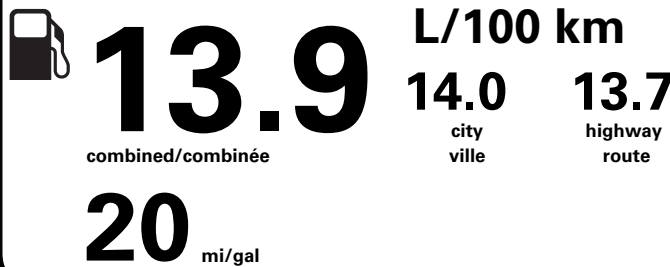

Fuel Consumption / Consommation de carburant

Annual fuel **COST**
for an annual distance of 20,000 km, and an average fuel price of $1.45 per litre

$ 4 031

Coût annuel en carburant

pour une distance annuelle de 20 000 km, et un prix moyen du carburant de 1,45 $ par litre

Small SUVs range from /
Les petits VUS font entre

1.9 - 16.5 L_e/100 km

L_e is gasoline litre equivalent
L_e signifie litre équivalent d'essence

Carbon Dioxide Rating / Indice de dioxyde de carbone

Tailpipe emissions only / Émissions du tuyau d'échappement seulement

Smog Rating / Indice de Smog

Estimates are based on Government of Canada approved criteria and testing methods. Vehicle's actual fuel consumption will vary.

Estimations établies selon des méthodes d'essai et des critères approuvés par le gouvernement du Canada. La consommation de carburant réelle du véhicule variera.

For more information visit

vehicles.nrcan.gc.ca

Pour plus d'information visitez

vehicules.nrcan.gc.ca

U.S. GOVERNMENT SAFETY RATINGS
COTES DE SÉCURITÉ DU GOUVERNEMENT AMÉRICAIN

Overall Vehicle Score / Cote globale du véhicule	Not Rated / Non coté	
Frontal Crash Collision frontale	Driver / Conducteur Passenger / Passager	Not Rated / Non coté Not Rated / Non coté
Side Crash Collision latérale	Front seat / Siège avant Rear seat / Siège arrière	Not Rated / Non coté Not Rated / Non coté
Rollover / Capotage	★ ★ ★	

Star ratings range from 1 to 5 stars (★★★★★), with 5 being the highest. Les cotes varient de 1 à 5 étoiles (★★★★★), 5 étant la cote la plus élevée.

Source: U.S. National Highway Traffic Safety Administration
For more information / Pour de plus amples renseignements
www.safercar.gov

1FMDE9AP2RLA33351