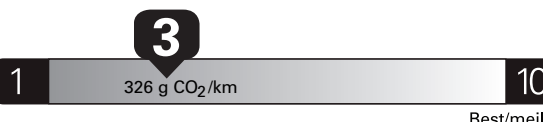

Annual fuel **COST**
for an annual distance of 20,000 km, and an average fuel price of $1.45 per litre

$ 4 031

Coût annuel en carburant

pour une distance annuelle de 20 000 km, et un prix moyen du carburant de 1,45 $ par litre

Small SUVs range from /
Les petits VUS font entre

1.9 - 16.5 L_e/100 km

L_e is gasoline litre equivalent
L_e signifie litre équivalent d'essence

Carbon Dioxide Rating / Indice de dioxyde de carbone

Tailpipe emissions only / Émissions du tuyau d'échappement seulement

Smog Rating / Indice de Smog