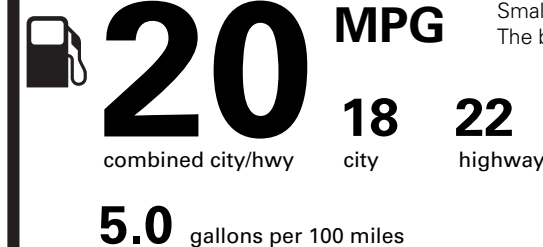

Fuel Economy

Small SUVs range from 14 to 138 MPG. The best vehicle rates 146 MPGe.

You spend **$4,000**

more in fuel costs over 5 years compared to the average new vehicle.

Annual fuel cost **$2,500**