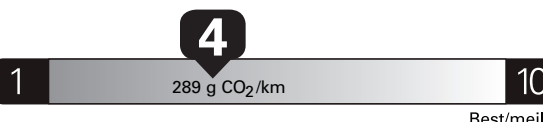

Annual fuel COST
for an annual distance of 20,000 km, and an average fuel price of $1.55 per litre

$ 3 720

Coût annuel en carburant

pour une distance annuelle de 20 000 km, et un prix moyen du carburant de 1,55 $ par litre

Small SUVs range from /
Les petits VUS font entre

1.9 - 16.8 L_e/100 km

L_e is gasoline litre equivalent
L_e signifie litre équivalent d'essence

Carbon Dioxide Rating / Indice de dioxyde de carbone

Tailpipe emissions only / Émissions du tuyau d'échappement seulement

Smog Rating / Indice de Smog