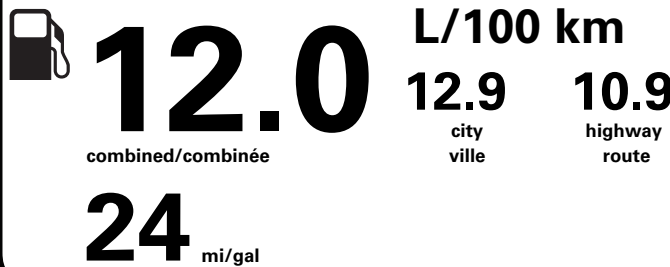

Fuel Consumption / Consommation de carburant

Annual fuel **COST**
for an annual distance of 20,000 km, and an average fuel price of $1.50 per litre

$ 3 600

Coût annuel en carburant

pour une distance annuelle de 20 000 km, et un prix moyen du carburant de 1,50 $ par litre

Small SUVs range from /
Les petits VUS font entre

1.9 - 16.8 L_e/100 km

L_e is gasoline litre equivalent
L_e signifie litre équivalent d'essence

Carbon Dioxide Rating / Indice de dioxyde de carbone

Tailpipe emissions only / Émissions du tuyau d'échappement seulement

Smog Rating / Indice de Smog

Estimates are based on Government of Canada approved criteria and testing methods. Vehicle's actual fuel consumption will vary.

Estimations établies selon des méthodes d'essai et des critères approuvés par le gouvernement du Canada. La consommation de carburant réelle du véhicule variera.

For more information visit

vehicles.nrcan.gc.ca

Pour plus d'information visitez

vehicules.nrcan.gc.ca

U.S. GOVERNMENT SAFETY RATINGS
COTES DE SÉCURITÉ DU GOUVERNEMENT AMÉRICAIN

Overall Vehicle Score / Cote globale du véhicule	Not Rated / Non coté	
Frontal Crash / Collision frontale	Driver / Conducteur Passenger / Passager	★★★★★
Side Crash / Collision latérale	Front seat / Siège avant Rear seat / Siège arrière	Not Rated / Non coté Not Rated / Non coté
Rollover / Capotage		★★★

Star ratings range from 1 to 5 stars (*****), with 5 being the highest.
Les cotes varient de 1 à 5 étoiles (*****), 5 étant la cote la plus élevée.

Source: U.S. National Highway Traffic Safety Administration
For more information / Pour de plus amples renseignements
www.safercar.gov

1FMDE8BH3TLB19518

Download the Ford app
Connect your Ford with your phone

Available Remote Features*

- Remote Start, Lock and Unlock
- GPS Location
- Vehicle Health Monitoring

Download on the App Store
GET IT ON Google Play

*THE FORD APP, FORMERLY KNOWN AS FORDPASS® APP, IS COMPATIBLE WITH SELECT SMARTPHONE PLATFORMS, IS AVAILABLE VIA A DOWNLOAD. MESSAGE AND DATA RATES MAY APPLY. TERMS AND CONDITIONS APPLY. VISIT FORD.CA FOR OUR PRIVACY NOTICE.
*Disclaimer: Remote features may vary by model. An activated vehicle modem, and the Ford app are required for remote features. Evolving technological networks/vehicle capability may limit or prevent functionality. The modem is active and sending vehicle data (e.g., diagnostics) to Ford. See in-vehicle Settings for connectivity options. Terms and conditions apply. Visit ford.ca for our privacy notice.

Scan code not operational at this time

FOR PLANT USE ONLY

Insist on Ford Protect! The only extended service plan fully backed by Ford and honored at every Ford dealership in the US and Canada. See your Ford dealer for additional details, or visit www.ford.ca for more information.

Personalize your vehicle with Ford Custom Accessories. Genuine Ford Accessories are engineered for your vehicle and can be included under the Ford New Vehicle Limited Warranty. Certain conditions, limitations and exclusions apply. See your Dealer for details.