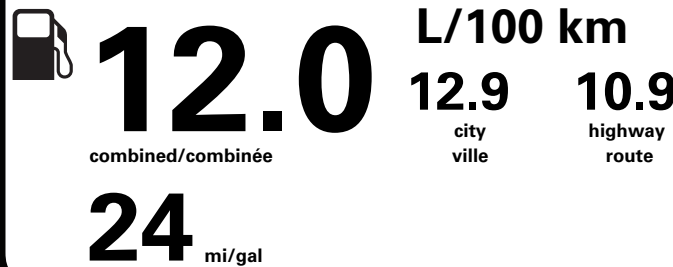

Fuel Consumption / Consommation de carburant

Annual fuel **COST**
for an annual distance of 20,000 km, and an average fuel price of $1.50 per litre

$ 3 600

Coût annuel en carburant

pour une distance annuelle de 20 000 km, et un prix moyen du carburant de 1,50 $ par litre

Small SUVs range from /
Les petits VUS font entre

1.9 - 16.8 L_e/100 km

L_e is gasoline litre equivalent
L_e signifie litre équivalent d'essence

Carbon Dioxide Rating / Indice de dioxyde de carbone

Smog Rating / Indice de Smog

Tailpipe emissions only / Émissions du tuyau d'échappement seulement

Estimates are based on Government of Canada approved criteria and testing methods. Vehicle's actual fuel consumption will vary.

Estimations établies selon des méthodes d'essai et des critères approuvés par le gouvernement du Canada. La consommation de carburant réelle du véhicule variera.

For more information visit

vehicles.nrcan.gc.ca

Pour plus d'information visitez

vehicules.nrcan.gc.ca

U.S. GOVERNMENT SAFETY RATINGS
COTES DE SÉCURITÉ DU GOUVERNEMENT AMÉRICAIN

Overall Vehicle Score /
Cote globale du véhicule

Not Rated / Non coté

Frontal Crash / Collision frontale
Driver / Conducteur ★ ★ ★ ★
Passenger / Passager ★ ★ ★ ★ ★

Side Crash / Collision latérale
Front seat / Siège avant Not Rated / Non coté
Rear seat / Siège arrière Not Rated / Non coté

Rollover / Capotage ★ ★ ★

Star ratings range from 1 to 5 stars (*****), with 5 being the highest.
Les cotes varient de 1 à 5 étoiles (*****), 5 étant la cote la plus élevée.

Source: U.S. National Highway Traffic Safety Administration
For more information / Pour de plus amples renseignements
www.safercar.gov

BRONCO™
BUILT WILD

Download the Ford app
Connect your Ford with your phone

Available Remote Features*

- Remote Start, Lock and Unlock
- GPS Location
- Vehicle Health Monitoring

Scan code not operational at this time

FOR PLANT USE ONLY

Insist on Ford Protect! The only extended service plan fully backed by Ford and honored at every Ford dealership in the US and Canada. See your Ford dealer for additional details, or visit www.ford.ca for more information.

Personalize your vehicle with Ford Custom Accessories. Genuine Ford Accessories are engineered for your vehicle and can be included under the Ford New Vehicle Limited Warranty. Certain conditions, limitations and exclusions apply. See your Dealer for details.

3202604160415