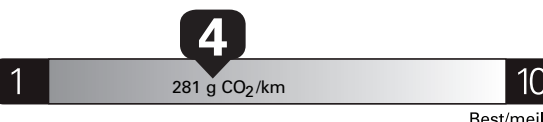

Annual fuel **COST**
for an annual distance of 20,000 km, and an average fuel price of $1.50 per litre

$ 3 600

Coût annuel en carburant

pour une distance annuelle de 20 000 km, et un prix moyen du carburant de 1,50 $ par litre

Small SUVs range from /
Les petits VUS font entre

1.9 - 16.8 L_e/100 km

L_e is gasoline litre equivalent
L_e signifie litre équivalent d'essence

Carbon Dioxide Rating / Indice de dioxyde de carbone

Tailpipe emissions only / Émissions du tuyau d'échappement seulement

Smog Rating / Indice de Smog