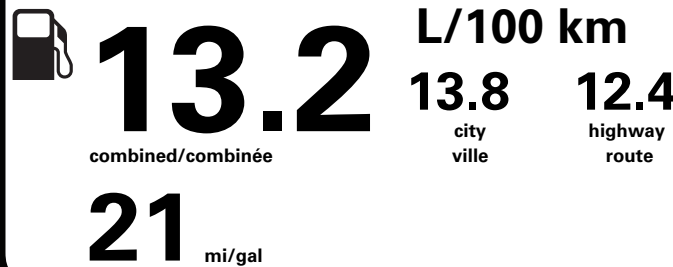

Fuel Consumption / Consommation de carburant

Annual fuel COST
for an annual distance of 20,000 km, and an average fuel price of $1.50 per litre

$ 3 960

Coût annuel en carburant

pour une distance annuelle de 20 000 km, et un prix moyen du carburant de 1,50 $ par litre

Small SUVs range from /
Les petits VUS font entre

1.9 - 16.8 L_e/100 km

L_e is gasoline litre equivalent
L_e signifie litre équivalent d'essence

Carbon Dioxide Rating / Indice de dioxyde de carbone

Tailpipe emissions only / Émissions du tuyau d'échappement seulement

Smog Rating / Indice de Smog

Estimates are based on Government of Canada approved criteria and testing methods. Vehicle's actual fuel consumption will vary.

Estimations établies selon des méthodes d'essai et des critères approuvés par le gouvernement du Canada. La consommation de carburant réelle du véhicule variera.

For more information visit

vehicles.nrcan.gc.ca

Pour plus d'information visitez

vehicules.nrcan.gc.ca

U.S. GOVERNMENT SAFETY RATINGS
COTES DE SÉCURITÉ DU GOUVERNEMENT AMÉRICAIN

Overall Vehicle Score /
Cote globale du véhicule

Not Rated / Non coté

Frontal Crash / Collision frontale
Driver / Conducteur ★ ★ ★ ★ ★
Passenger / Passager ★ ★ ★ ★

Side Crash / Collision latérale
Front seat / Siège avant Not Rated / Non coté
Rear seat / Siège arrière Not Rated / Non coté

Rollover / Capotage ★ ★ ★

Star ratings range from 1 to 5 stars (*****), with 5 being the highest.
Les cotes varient de 1 à 5 étoiles (*****), 5 étant la cote la plus élevée.

Source: U.S. National Highway Traffic Safety Administration
For more information / Pour de plus amples renseignements
www.safercar.gov