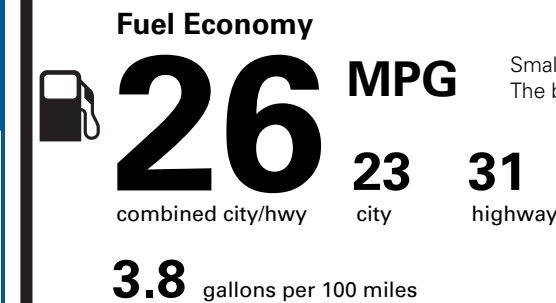

SAFETY/SECURITY

- ADVANCETRAC™ WITH RSC®
- AIRBAG - DRIVER KNEE
- AIRBAGS - DUAL STAGE FRONT
- AIRBAGS - FRONT SEAT MOUNTED SIDE IMPACT
- AIRBAGS - SAFETY CANOPY®
- LATCH CHILD SAFETY SYSTEM
- PERIMETER ALARM
- SOS POST-CRASH ALERT SYSTM™
- TIRE PRESSURE MONIT SYS

WARRANTY

- 3YR/36,000 BUMPER / BUMPER
- 5YR/60,000 POWERTRAIN
- 5YR/60,000 ROADSIDE ASSIST

INCLUDED ON THIS VEHICLE

(MSRP)

EQUIPMENT GROUP 501A

OPTIONAL EQUIPMENT/OTHER

2026 MODEL YEAR	
STAR WHITE METALLIC TRI-COAT	995.00
.19" MACHINED EBONY ALUM WHL	
225/55R19 99H A/S BSW TIRES	
PANORAMIC VISTA ROOF	1,595.00
EASY ACCESS CARGO SHADE	135.00
FLR LINERS FR-RR W/CRPT MATS	200.00
CARGO MAT	100.00
MINI SPARE WHEEL/TIRE	345.00
CLASS II TRAILER TOW PACKAGE	495.00
PREMIUM TECHNOLOGY PACKAGE	1,910.00
.REVERSE BRAKE ASSIST	
.B&O AUDIO, 10-SPK	
.360 CAMERA W/SPLIT VIEW	
.HEAD-UP DISPLAY	

DEALER INSTALLED OPTIONS

Splash Guards	230.00
Illuminated Door Entry Keypad	455.00

PRICE INFORMATION

BASE PRICE	$38,935.00
TOTAL OPTIONS/OTHER	6,460.00
TOTAL VEHICLE & OPTIONS/OTHER	45,395.00
DESTINATION & DELIVERY	1,495.00

EPA DOT Fuel Economy and Environment

Gasoline Vehicle

Small SUVs range from 14 to 125 MPG. The best vehicle rates 146 MPGe.

You spend
$1,000

more in fuel costs over 5 years compared to the average new vehicle.

Annual fuel cost
$1,900