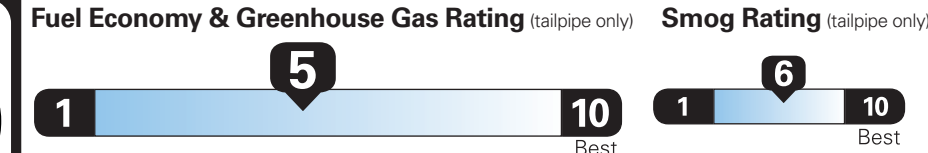

This vehicle emits 342 grams CO₂ per mile. The best emits 0 grams per mile (tailpipe only). Producing and distributing fuel also create emissions; learn more at fueleconomy.gov.

Actual results will vary for many reasons, including driving conditions and how you drive and maintain your vehicle. The average new vehicle gets 29 MPG and costs $8,500 to fuel over 5 years. Cost estimates are based on 15,000 miles per year at $3.30 per gallon. MPGe is miles per gasoline gallon equivalent. Vehicle emissions are a significant cause of climate change and smog.

fueleconomy.gov

Calculate personalized estimates and compare vehicles

GOVERNMENT 5-STAR SAFETY RATINGS

Overall Vehicle Score ★★★★★

Based on the combined ratings of frontal, side and rollover. Should ONLY be compared to other vehicles of similar size and weight.

Based on the risk of injury in a frontal impact. Should ONLY be compared to other vehicles of similar size and weight.

Based on the risk of injury in a side impact.

Based on the risk of rollover in a single-vehicle crash.

Star ratings range from 1 to 5 stars (★★★★★), with 5 being the highest.

Source: National Highway Traffic Safety Administration (NHTSA).

www.safercar.gov or 1-888-327-4236

1FMCU9PA0TUA39569

WARNING: Operating, servicing and maintaining a passenger vehicle, pickup truck, van, or off-road vehicle can expose you to chemicals including engine exhaust, carbon monoxide, phthalates, and lead, which are known to the State of California to cause cancer and birth defects or other reproductive harm. To minimize exposure, avoid breathing exhaust, do not idle the engine except as necessary, service your vehicle in a well-ventilated area and wear gloves or wash your hands frequently when servicing your vehicle. For more information go to www.P65Warnings.ca.gov/passenger-vehicle.

FordPass Connect™

Download the FordPass™ app* and you can:

1. **Access Vehicle Control Features**
2. Remotely start, lock and unlock your vehicle.
   - Locate your vehicle and check approximate fuel range.
   - Receive vehicle health alerts.

1. **Activate 4G LTE Wi-Fi Hotspot**
2. New vehicles include a 3-month or 3GB data (whichever comes first) Wi-Fi trial.
   - Connect up to ten Wi-Fi-equipped devices.

The FordPass Connect™ modem is active and sending vehicle data (e.g., diagnostics) to Ford. See in-vehicle Settings for connectivity options.

Insist on Ford Protect! The only extended service plan fully backed by Ford and honored at every Ford dealership in the U.S., Canada and Mexico. See your Ford dealer or visit www.FordOwner.com.

Get Prequalified now at www.ford.com/finance

RAMP ONE	
C118	
RAMP TWO	CONVOY
ITEM #:	47-C21C O/T 2

TOTAL MSRP $44,625.00

Scan The QR Code to get more details about this vehicle

This label is affixed pursuant to the Federal Automobile Information Disclosure Act. Gasoline, License, and Title Fees, State and Local taxes are not included. Dealer installed options or accessories are not included unless listed above.