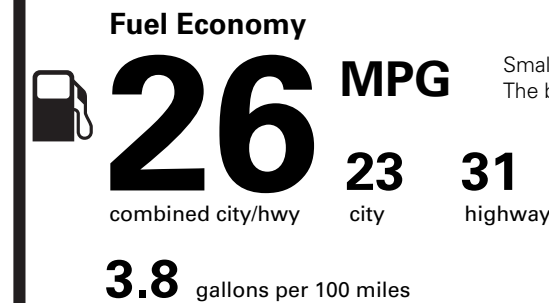

FUNCTIONAL

- 4G MODEM
- ADAPTIVE CRUISE CONTROL
- BLIS W/CROSS-TRAFFIC ALERT
- CONNECTED NAV: 1 YR INCL
- EVASIVE STEERING ASSIST
- FORD APP
- REAR PARKING SENSORS
- REFRESH95
- REMOTE START SYSTEM
- SIRIUSXM® W/360L- NA AK&HI
- SPORT-TUNED SUSPENSION
- SYNC®4 W/EVR & 13.2" SCRN
- WIRELESS CHARGING PAD

SAFETY/SECURITY

- ADVANCETRAC™ WITH RSC®
- AIRBAG - DRIVER KNEE
- AIRBAGS - DUAL STAGE FRONT
- AIRBAGS - FRONT SEAT MOUNTED SIDE IMPACT
- AIRBAGS - SAFETY CANOPY®
- LATCH CHILD SAFETY SYSTEM
- PERIMETER ALARM
- SOS POST-CRASH ALERT SYSTM™
- TIRE PRESSURE MONIT SYS

WARRANTY

- 3YR/36,000 BUMPER / BUMPER
- 5YR/60,000 POWERTRAIN
- 5YR/60,000 ROADSIDE ASSIST

INCLUDED ON THIS VEHICLE

(MSRP)

EQUIPMENT GROUP 501A

OPTIONAL EQUIPMENT/OTHER

2026 MODEL YEAR	
VAPOR BLUE METALLIC	495.00
225/55R19 99H A/S BSW TIRES	
PANORAMIC VISTA ROOF	1,595.00
19" EBONY-PAINTED ALUM WHEEL	195.00
PREMIUM TECHNOLOGY PACKAGE	1,910.00
.REVERSE BRAKE ASSIST	
.B&O AUDIO, 10-SPK	
.360 CAMERA W/SPLIT VIEW	
.HEAD-UP DISPLAY	

PRICE INFORMATION

BASE PRICE	$38,935.00
TOTAL OPTIONS/OTHER	4,195.00
TOTAL VEHICLE & OPTIONS/OTHER	43,130.00
DESTINATION & DELIVERY	1,495.00

EPA DOT Fuel Economy and Environment

Gasoline Vehicle

Small SUVs range from 14 to 125 MPG. The best vehicle rates 146 MPGe.

You spend **$1,000**

more in fuel costs over 5 years compared to the average new vehicle.

Annual fuel cost **$1,900**