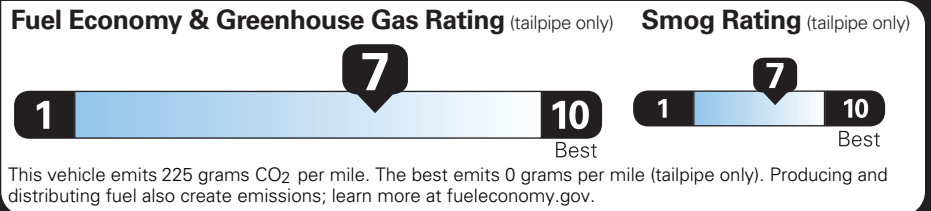

INCLUDED ON THIS VEHICLE	(MSRP)	PRICE INFORMATION	(MSRP)
EQUIPMENT GROUP 400A		BASE PRICE	$33,890.00
OPTIONAL EQUIPMENT/OTHER		TOTAL OPTIONS/OTHER	1,985.00
2026 MODEL YEAR		TOTAL VEHICLE & OPTIONS/OTHER	35,875.00
VAPOR BLUE METALLIC	495.00	DESTINATION & DELIVERY	1,495.00
225/60R18 100H A/S BSW TIRES			
CLASS II TRAILER TOW PACKAGE	495.00		
18" ROCK MET PAINTED WHEEL			
TECH PACKAGE #1	995.00		
.EVASIVE STEERING ASSIST			
.CONNECTED NAV: 1 YR INCLUDED			
.LANE CENTERING ASSIST			
.REAR PARKING SENSORS			
.ADAPTIVE CRUISE CONTROL			
.13.2" TOUCHSCREEN			
FRONT LICENSE PLATE BRACKET	NO CHARGE		

EPA DOT Fuel Economy and Environment

Gasoline Vehicle

Fuel Economy

39 MPG
combined city/hwy

42 city

36 highway

2.6 gallons per 100 miles

Small SUVs range from 14 to 125 MPG. The best vehicle rates 146 MPGe.

You save $2,250
in fuel costs over 5 years compared to the average new vehicle.

Annual fuel cost $1,250

Actual results will vary for many reasons, including driving conditions and how you drive and maintain your vehicle. The average new vehicle gets 29 MPG and costs $8,500 to fuel over 5 years. Cost estimates are based on 15,000 miles per year at $3.30 per gallon. MPGe is miles per gasoline gallon equivalent. Vehicle emissions are a significant cause of climate change and smog.

fueleconomy.gov

Calculate personalized estimates and compare vehicles

GOVERNMENT 5-STAR SAFETY RATINGS

Overall Vehicle Score ★★★★★

Based on the combined ratings of frontal, side and rollover. Should ONLY be compared to other vehicles of similar size and weight.

Frontal Crash	Driver	★★★★★
	Passenger	★★★★★

Based on the risk of injury in a frontal impact. Should ONLY be compared to other vehicles of similar size and weight.

Side Crash	Front seat	★★★★★
	Rear seat	★★★★★

Based on the risk of injury in a side impact.

Rollover ★★★★★

Based on the risk of rollover in a single-vehicle crash.

Star ratings range from 1 to 5 stars (★★★★★), with 5 being the highest. Source: National Highway Traffic Safety Administration (NHTSA). www.safercar.gov or 1-888-327-4236

FordPass Connect™

Download the FordPass™ app* and you can:

Access Vehicle Control Features

- Remotely start, lock and unlock your vehicle.
- Locate your vehicle and check approximate fuel range.
- Receive vehicle health alerts.

Activate 4G LTE Wi-Fi Hotspot

- New vehicles include a 3-month or 3GB data (whichever comes first) Wi-Fi trial.
- Connect up to ten Wi-Fi-equipped devices.

*Compatible with select smartphone platforms. FordPass Connect™ service required (see App Terms for more information). Connected service and related feature functionality is subject to compatible AT&T network availability. Evolving technology/cellular networks may affect functionality and availability, or continued provision of some features, prohibiting them from functioning. Message and data rates may apply. See your local Ford website for our privacy policy.

The FordPass Connect™ modem is active and sending vehicle data (e.g., diagnostics) to Ford. See in-vehicle Settings for connectivity options.

Ford Protect®

Insist on Ford Protect! The only extended service plan fully backed by Ford and honored at every Ford dealership in the U.S., Canada and Mexico. See your Ford dealer or visit www.FordOwner.com.

Ford Credit

Get Prequalified now at www.ford.com/finance

RAMP ONE	CA2H	CONVOY	TOTAL MSRP $37,370.00
RAMP TWO	ITEM #: 58-2485 O/T 2		
This label is affixed pursuant to the Federal Automobile Information Disclosure Act. Gasoline, License, and Title Fees, State and Local taxes are not included. Dealer installed options or accessories are not included unless listed above.			SL201 N RB 2X 620 009962 11 20 25

Scan The QR Code to get more details about this vehicle