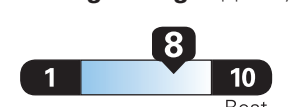

Smog Rating (tailpipe only)

This vehicle emits 225 grams CO₂ per mile. The best emits 0 grams per mile (tailpipe only). Producing and distributing fuel also create emissions; learn more at fueleconomy.gov.

Actual results will vary for many reasons, including driving conditions and how you drive and maintain your vehicle. The average new vehicle gets 28 MPG and costs $9,750 to fuel over 5 years. Cost estimates are based on 15,000 miles per year at $3.60 per gallon. MPGe is miles per gasoline gallon equivalent. Vehicle emissions are a significant cause of climate change and smog.

fueleconomy.gov

Calculate personalized estimates and compare vehicles

Smartphone QR Code™