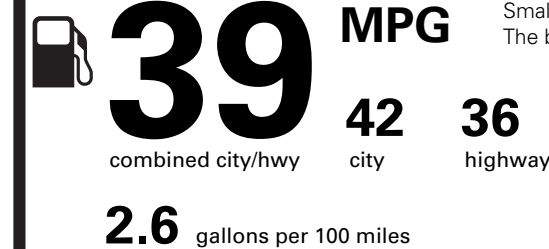

FUNCTIONAL

- 4G MODEM
- BLIS W/CROSS-TRAFFIC ALERT
- ELECTRIC PARKING BRAKE
- FORD APP
- INTELLIGENT ACCESS W/PUSH BUTTON START
- PEDESTRIAN ALERT SOUNDER
- REFRESH95
- REMOTE START SYSTEM
- SIRIUSXM® W/360L- NA AK&HI
- SPORT-TUNED SUSPENSION

SAFETY/SECURITY

- ADVANCETRAC™ WITH RSC®
- AIRBAG - DRIVER KNEE
- AIRBAGS - DUAL STAGE FRONT
- AIRBAGS - FRONT SEAT MOUNTED SIDE IMPACT
- AIRBAGS - SAFETY CANOPY®
- LATCH CHILD SAFETY SYSTEM
- SOS POST-CRASH ALERT SYS™
- TIRE PRESSURE MONIT SYS

WARRANTY

- 3YR/36,000 BUMPER / BUMPER
- 5YR/60,000 ROADSIDE ASSIST
- 8YR/100,000 HYBRID UNIQUE COMPONENTS

INCLUDED ON THIS VEHICLE

(MSRP)

EQUIPMENT GROUP 400A

OPTIONAL EQUIPMENT/OTHER

- 2026 MODEL YEAR
- STAR WHITE METALLIC TRI-COAT 995.00
- 225/60R18 100H A/S BSW TIRES
- 18" ROCK MET PAINTED WHEEL
- TECH PACKAGE #1 995.00
- .EVASIVE STEERING ASSIST
- .CONNECTED NAV: 1 YR INCLUDED
- .LANE CENTERING ASSIST
- .REAR PARKING SENSORS
- .ADAPTIVE CRUISE CONTROL
- .13.2" TOUCHSCREEN

PRICE INFORMATION

BASE PRICE	$33,890.00
TOTAL OPTIONS/OTHER	1,990.00
TOTAL VEHICLE & OPTIONS/OTHER	35,880.00
DESTINATION & DELIVERY	1,495.00

EPA DOT Fuel Economy and Environment

Gasoline Vehicle

Fuel Economy

Small SUVs range from 14 to 125 MPG. The best vehicle rates 146 MPGe.

You save **$2,250** in fuel costs over 5 years compared to the average new vehicle.

Annual fuel cost **$1,250**