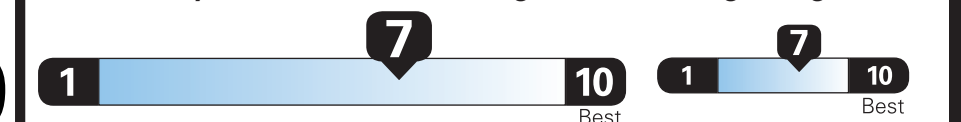

Fuel Economy & Greenhouse Gas Rating (tailpipe only) Smog Rating (tailpipe only)

This vehicle emits 225 grams CO₂ per mile. The best emits 0 grams per mile (tailpipe only). Producing and distributing fuel also create emissions; learn more at fueleconomy.gov.

Actual results will vary for many reasons, including driving conditions and how you drive and maintain your vehicle. The average new vehicle gets 29 MPG and costs $8,500 to fuel over 5 years. Cost estimates are based on 15,000 miles per year at $3.30 per gallon. MPGe is miles per gasoline gallon equivalent. Vehicle emissions are a significant cause of climate change and smog.

fueleconomy.gov

Calculate personalized estimates and compare vehicles

GOVERNMENT 5-STAR SAFETY RATINGS

Overall Vehicle Score ★★★★★

Based on the combined ratings of frontal, side and rollover. Should ONLY be compared to other vehicles of similar size and weight.

Frontal Crash	Driver Passenger	★★★★★

Based on the risk of injury in a frontal impact. Should ONLY be compared to other vehicles of similar size and weight.

Side Crash	Front seat Rear seat	★★★★★

Based on the risk of injury in a side impact.

Rollover	★★★★

Based on the risk of rollover in a single-vehicle crash.

Star ratings range from 1 to 5 stars (★★★★★), with 5 being the highest.

Source: National Highway Traffic Safety Administration (NHTSA).

www.safercar.gov or 1-888-327-4236

1FMCU9NZ7TUA45300

WARNING: Operating, servicing and maintaining a passenger vehicle, pickup truck, van, or off-road vehicle can expose you to chemicals including engine exhaust, carbon monoxide, phthalates, and lead, which are known to the State of California to cause cancer and birth defects or other reproductive harm. To minimize exposure, avoid breathing exhaust, do not idle the engine except as necessary, service your vehicle in a well-ventilated area and wear gloves or wash your hands frequently when servicing your vehicle. For more information go to www.P65Warnings.ca.gov/passenger-vehicle.

FordPass Connect™

Download the FordPass™ app* and you can:

1. **Access Vehicle Control Features**
2. Remotely start, lock and unlock your vehicle.
   - Locate your vehicle and check approximate fuel range.
   - Receive vehicle health alerts.

1. **Activate 4G LTE Wi-Fi Hotspot**
2. New vehicles include a 3-month or 3GB data (whichever comes first) Wi-Fi trial.
   - Connect up to ten Wi-Fi-equipped devices.

The FordPass Connect™ modem is active and sending vehicle data (e.g., diagnostics) to Ford. See in-vehicle Settings for connectivity options.

Ford Protect®

Insist on Ford Protect! The only extended service plan fully backed by Ford and honored at every Ford dealership in the U.S., Canada and Mexico. See your Ford dealer or visit www.FordOwner.com.

Ford Credit

Get Prequalified now at www.ford.com/finance

RAMP ONE	
CJ18	
RAMP TWO	CONVOY
ITEM #:	23-6938 O/T 2

TOTAL MSRP $37,375.00

Scan The QR Code to get more details about this vehicle