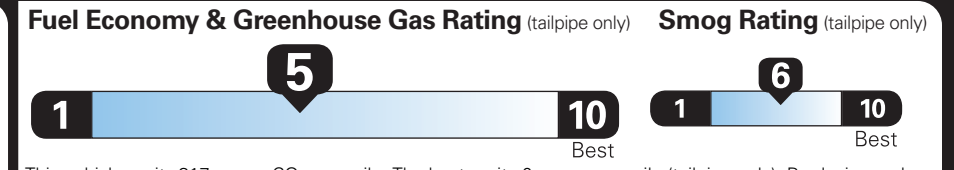

This vehicle emits 317 grams CO₂ per mile. The best emits 0 grams per mile (tailpipe only). Producing and distributing fuel also create emissions; learn more at fueleconomy.gov.

Actual results will vary for many reasons, including driving conditions and how you drive and maintain your vehicle. The average new vehicle gets 29 MPG and costs $8,500 to fuel over 5 years. Cost estimates are based on 15,000 miles per year at $3.30 per gallon. MPGe is miles per gasoline gallon equivalent. Vehicle emissions are a significant cause of climate change and smog.

fueleconomy.gov

Calculate personalized estimates and compare vehicles