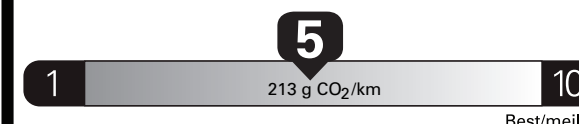

Annual fuel **COST**
for an annual distance of 20,000 km, and an average fuel price of $1.45 per litre

$ 2 639

Coût annuel en carburant

pour une distance annuelle de 20 000 km, et un prix moyen du carburant de 1,45 $ par litre

Small SUVs range from /
Les petits VUS font entre

1.9 - 16.5 L_e/100 km

L_e is gasoline litre equivalent
L_e signifie litre équivalent d'essence

Carbon Dioxide Rating / Indice de dioxyde de carbone

Tailpipe emissions only / Émissions du tuyau d'échappement seulement

Smog Rating / Indice de Smog