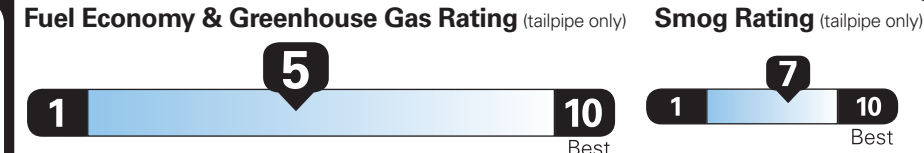

EPA DOT Fuel Economy and Environment

Gasoline Vehicle

Fuel Economy: 26 MPG combined city/hwy, 23 city, 31 highway. 3.8 gallons per 100 miles.

You spend $750 more in fuel costs over 5 years compared to the average new vehicle.

Annual fuel cost $2,100