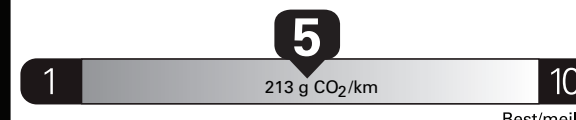

Annual fuel COST
for an annual distance of 20,000 km, and an average fuel price of $1.55 per litre

$ 2 821

Coût annuel en carburant

pour une distance annuelle de 20 000 km, et un prix moyen du carburant de 1,55 $ par litre

Small SUVs range from /
Les petits VUS font entre

2.0 - 16.8 L_e/100 km

L_e is gasoline litre equivalent
L_e signifie litre équivalent d'essence

Carbon Dioxide Rating / Indice de dioxyde de carbone

Tailpipe emissions only / Émissions du tuyau d'échappement seulement

Smog Rating / Indice de Smog