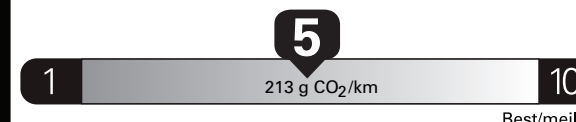

Annual fuel **COST**
for an annual distance of 20,000 km, and an average fuel price of $1.45 per litre

$ 2 639

Coût annuel en carburant

pour une distance annuelle de 20 000 km, et un prix moyen du carburant de 1,45 $ par litre

Small SUVs range from /
Les petits VUS font entre

1.9 - 16.5 L_e/100 km

L_e is gasoline litre equivalent
L_e signifie litre équivalent d'essence

Carbon Dioxide Rating / Indice de dioxyde de carbone

Tailpipe emissions only / Émissions du tuyau d'échappement seulement

Smog Rating / Indice de Smog