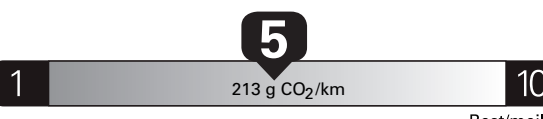

Annual fuel **COST**
for an annual distance of 20,000 km, and an average fuel price of $1.55 per litre

$ 2 821

Coût annuel en carburant

pour une distance annuelle de 20 000 km, et un prix moyen du carburant de 1,55 $ par litre

Small SUVs range from /
Les petits VUS font entre

1.9 - 16.8 L_e/100 km

L_e is gasoline litre equivalent
L_e signifie litre équivalent d'essence

Carbon Dioxide Rating / Indice de dioxyde de carbone

Tailpipe emissions only / Émissions du tuyau d'échappement seulement

Smog Rating / Indice de Smog