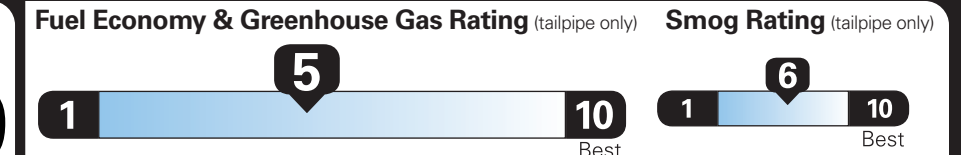

This vehicle emits 342 grams CO₂ per mile. The best emits 0 grams per mile (tailpipe only). Producing and distributing fuel also create emissions; learn more at fueleconomy.gov.

Actual results will vary for many reasons, including driving conditions and how you drive and maintain your vehicle. The average new vehicle gets 29 MPG and costs $8,500 to fuel over 5 years. Cost estimates are based on 15,000 miles per year at $3.30 per gallon. MPGe is miles per gasoline gallon equivalent. Vehicle emissions are a significant cause of climate change and smog.

fueleconomy.gov

Calculate personalized estimates and compare vehicles

GOVERNMENT 5-STAR SAFETY RATINGS

Overall Vehicle Score ★★★★★

Based on the combined ratings of frontal, side and rollover. Should ONLY be compared to other vehicles of similar size and weight.

Frontal Crash Driver Passenger ★★★★★

Based on the risk of injury in a frontal impact. Should ONLY be compared to other vehicles of similar size and weight.

Side Crash Front seat Rear seat ★★★★★

Based on the risk of injury in a side impact.

Rollover ★★★★★

Based on the risk of rollover in a single-vehicle crash.

Star ratings range from 1 to 5 stars (★★★★★), with 5 being the highest.

Source: National Highway Traffic Safety Administration (NHTSA).

www.safercar.gov or 1-888-327-4236

1FMCU9JA0TUA20206

WARNING: Operating, servicing and maintaining a passenger vehicle, pickup truck, van, or off-road vehicle can expose you to chemicals including engine exhaust, carbon monoxide, phthalates, and lead, which are known to the State of California to cause cancer and birth defects or other reproductive harm. To minimize exposure, avoid breathing exhaust, do not idle the engine except as necessary, service your vehicle in a well-ventilated area and wear gloves or wash your hands frequently when servicing your vehicle. For more information go to www.P65Warnings.ca.gov/passenger-vehicle.

FordPass Connect™

Download the FordPass™ app* and you can:

Access Vehicle Control Features

- Remotely start, lock and unlock your vehicle.
- Locate your vehicle and check approximate fuel range.
- Receive vehicle health alerts.

Activate 4G LTE Wi-Fi Hotspot

- New vehicles include a 3-month or 3GB data (whichever comes first) Wi-Fi trial.
- Connect up to ten Wi-Fi-equipped devices.

The FordPass Connect™ modem is active and sending vehicle data (e.g., diagnostics) to Ford. See in-vehicle Settings for connectivity options.

Insist on Ford Protect! The only extended service plan fully backed by Ford and honored at every Ford dealership in the U.S., Canada and Mexico. See your Ford dealer or visit www.FordOwner.com.

Get Prequalified now at www.ford.com/finance

This label is affixed pursuant to the Federal Automobile Information Disclosure Act. Gasoline, License, and Title Fees, State and Local taxes are not included. Dealer installed options or accessories are not included unless listed above.

TOTAL MSRP $41,690.00