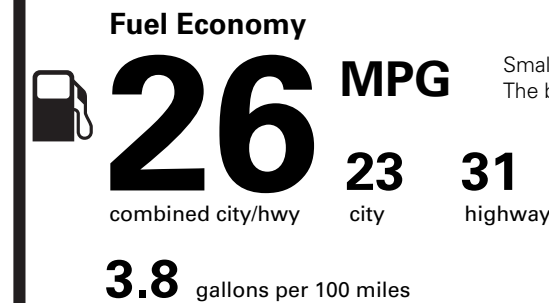

FUNCTIONAL

- 4G MODEM
- ADAPTIVE CRUISE CONTROL
- BLIS W/CROSS-TRAFFIC ALERT
- CONNECTED NAV: 1 YR INCL
- EVASIVE STEERING ASSIST
- FORD APP
- REAR PARKING SENSORS
- REFRESH95
- REMOTE START SYSTEM
- SIRIUSXM® W/360L- NA AK&HI
- SYNC®4 W/EVR & 13.2" SCR N
- WIRELESS CHARGING PAD

SAFETY/SECURITY

- ADVANCETRAC™ WITH RSC®
- AIRBAG - DRIVER KNEE
- AIRBAGS - DUAL STAGE FRONT
- AIRBAGS - FRONT SEAT MOUNTED SIDE IMPACT
- AIRBAGS - SAFETY CANOPY®
- LATCH CHILD SAFETY SYSTEM
- PERIMETER ALARM
- SOS POST-CRASH ALERT SYSTM™
- TIRE PRESSURE MONIT SYS

WARRANTY

- 3YR/36,000 BUMPER / BUMPER
- 5YR/60,000 POWERTRAIN
- 5YR/60,000 ROADSIDE ASSIST

INCLUDED ON THIS VEHICLE

(MSRP)

EQUIPMENT GROUP 601A

OPTIONAL EQUIPMENT/OTHER

225/55R19 99H A/S BSW TIRES	
MINI SPARE WHEEL/TIRE	345.00
19" EBONY BLACK-PAINTED AL PREMIUM TECHNOLOGY PACKAGE	1,910.00
.REVERSE BRAKE ASSIST	
.B&O AUDIO, 10-SPK	
.360 CAMERA W/SPLIT VIEW	
.HEAD-UP DISPLAY	
FRONT LICENSE PLATE BRACKET	NO CHARGE

PRICE INFORMATION

BASE PRICE	$37,940.00
TOTAL OPTIONS/OTHER	2,255.00
TOTAL VEHICLE & OPTIONS/OTHER	40,195.00
DESTINATION & DELIVERY	1,495.00

EPA DOT Fuel Economy and Environment

Gasoline Vehicle

Small SUVs range from 14 to 125 MPG. The best vehicle rates 146 MPGe.

You spend **$1,000** more in fuel costs over 5 years compared to the average new vehicle.

Annual fuel cost **$1,900**