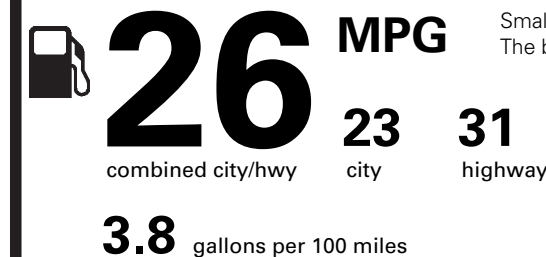

WARRANTY

- 3YR/36,000 BUMPER / BUMPER
- 5YR/60,000 POWERTRAIN
- 5YR/60,000 ROADSIDE ASSIST

INCLUDED ON THIS VEHICLE

(MSRP)

EQUIPMENT GROUP 401A

OPTIONAL EQUIPMENT/OTHER

2020 MODEL YEAR	
STAR WHITE METALLIC TRI-COAT	595.00
225/55R19 99H A/S BSW TIRES	
CLASS II TRAILER TOW PACKAGE	
AWD REGIONAL DISCOUNT PACKAGE	NO CHARGE
2.0L ECOBOOST DISCOUNT PKG	NO CHARGE
19" MACHINED-ALUMINUM WHEELS	
TITANIUM PREMIUM PACKAGE	1,995.00
.PANORAMIC VISTA ROOF	

PRICE INFORMATION

BASE PRICE	$36,685.00
TOTAL OPTIONS/OTHER	2,590.00
TOTAL VEHICLE & OPTIONS/OTHER	39,275.00
DESTINATION & DELIVERY	1,195.00

TOTAL BEFORE DISCOUNTS	40,470.00
2.0L ECOBOOST NATL DISC	- 400.00
AWD REGIONAL DISCOUNT	- 400.00
TOTAL SAVINGS	- 800.00

RESIDENCY RESTRICTIONS APPLY TO DISCOUNTS/SAVINGS - BASED ON CUSTOMER ZIP CODE. SEE DEALER FOR DETAILS.

TOTAL MSRP $39,670.00

Whether you decide to lease or finance your vehicle, you'll find the choices that are right for you. See your dealer for details or visit www.ford.com/finance.

KM162 N RB 2X 030 002195 12 16 19

RAMP ONE

RA5M

RAMP TWO

RAIL

ITEM #:

48-6140 O/T 2

This label is affixed pursuant to the Federal Automobile Information Disclosure Act. Gasoline, License, and Title Fees, State and Local taxes are not included. Dealer installed options or accessories are not included unless listed above.

EPA DOT Fuel Economy and Environment

Gasoline Vehicle

Fuel Economy

Small SUVs range from 18 to 120 MPG. The best vehicle rates 136 MPGe.

You spend **$250**

more in fuel costs over 5 years compared to the average new vehicle.

Annual fuel cost **$1,550**