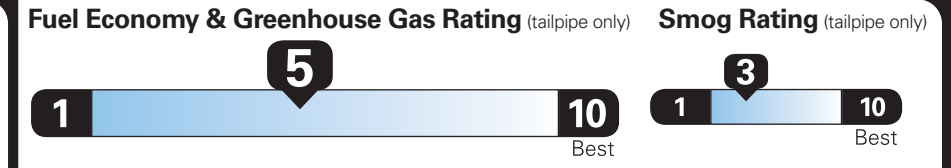

595.00

PRICE INFORMATION

BASE PRICE	\$29,355.00
TOTAL OPTIONS/OTHER	595.00
TOTAL VEHICLE & OPTIONS/OTHER	29,950.00
DESTINATION & DELIVERY	995.00

EPA DOT Fuel Economy and Environment

Gasoline Vehicle

Fuel Economy
24 MPG
 combined city/hwy
22 city
28 highway
4.2 gallons per 100 miles

Small SUVs range from 18 to 34 MPG. The best vehicle rates 136 MPGe.

You spend
\$750
 more in fuel costs over 5 years compared to the average new vehicle.

Annual fuel cost
\$1,500

This vehicle emits 370 grams CO₂ per mile. The best emits 0 grams per mile (tailpipe only). Producing and distributing fuel also create emissions; learn more at fueleconomy.gov.