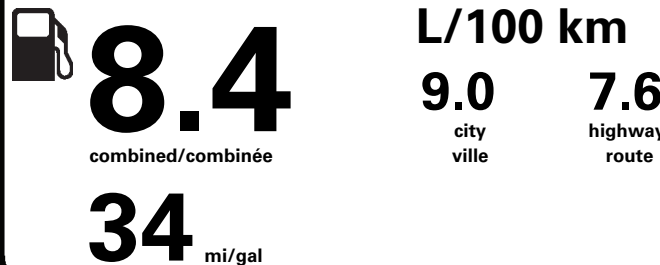

INTERIOR

- AM/FM STEREO
- BENCH REAR 60/40
- ILLUMINATED ENTRY
- POWER POINTS, FRT/REAR
- SEATS, HEATED FRONT
- SIRIUSXM® SATELLITE RADIO W/ 3-MONTH PREPAID
- STEERING WHEEL, TILT/TELES
- VISORS, DUAL MIRRORS

FUNCTIONAL

- A/C, DUAL ZONE ELECTRONIC
- AUTO START/STOP
- BLIS W/CROSS TRAFFIC
- FORDPASS™ CONNECT
- HEATED STEERING WHEEL
- INTELLIGENT ACCESS
- LANE KEEPING SYSTEM
- POST-COLLISION BRAKING
- PRE-COLLISION ASSIST W/AEB
- REM KEYLESS ENTRY/KEYPAD
- REMOTE VEHICLE START
- REVERSE CAMERA SYSTEM
- REVERSE SENSING SYSTEM
- SELECTABLE DRIVE MODES
- SYNC® 3

SAFETY/SECURITY

- ADVANCETRAC W/ ROLL STABILITY CONTROL
- AIRBAGS, DRIVER & PASS
- LATCH CHILD RESTRAINT SYS
- SAFETY CANOPY
- SOS POST CRASH ALERT SYST
- TIRE PRESSURE MONITOR SYS

WARRANTY

- 3 YR/60,000 KM BASIC
- 5YEAR/100,000 KM POWERTRAIN
- ROADSIDE ASSISTANCE 24 HRS

INCLUDED ON THIS VEHICLE

(MSRP)*

EQUIPMENT GROUP 301A

OPTIONAL EQUIPMENT/OTHER

2021 MODEL YEAR	
FEDERAL EXCISE TAX	100.00
STAR WHITE METALLIC TRI-COAT	550.00
FORD CO-PILOT360 ASSIST+	850.00
.VOICE-ACTV TOUCH-SCR NAV SYS	
.ADP CRZ CTRL W/STOP N GO	
FRONT LICENSE PLATE BRACKET	NO CHARGE

PRICE INFORMATION

BASE PRICE	$35,049.00
TOTAL OPTIONS/OTHER	1,500.00
TOTAL VEHICLE & OPTIONS/OTHER	36,549.00
DESTINATION & DELIVERY	1,900.00

ENERGUIDE

Gasoline Vehicle
Véhicule à essence

Fuel Consumption / Consommation de carburant

Annual fuel COST
for an annual distance of 20,000 km, and an average fuel price of $1.25 per litre

$ 2 100

Coût annuel en carburant
pour une distance annuelle de 20 000 km, et un prix moyen du carburant de 1,25 $ par litre

Small SUVs range from /
Les petites VUS font entre

2.0 - 14.6 L_e/100 km

L_e is gasoline litre equivalent
L_e signifie litre équivalent d'essence

Carbon Dioxide Rating / Indice de dioxyde de carbone

Smog Rating / Indice de Smog

Tailpipe emissions only / Émissions du tuyau d'échappement seulement

Estimates are based on Government of Canada approved criteria and testing methods. Vehicle's actual fuel consumption will vary.

Estimations établies selon des méthodes d'essai et des critères approuvés par le gouvernement du Canada. La consommation de carburant réelle du véhicule variera.

For more information visit

vehicles.nrcan.gc.ca

Pour plus d'information visitez

vehicules.nrcan.gc.ca

**U.S. GOVERNMENT SAFETY RATINGS
COTES DE SÉCURITÉ DU GOUVERNEMENT AMÉRICAIN**

Overall Vehicle Score / Cote globale du véhicule	★★★★★
Frontal Crash Collision frontale	★★★★★
Side Crash Collision latérale	★★★★★
Rollover / Capotage	★★★★

Star ratings range from 1 to 5 stars (★★★★★), with 5 being the highest. Les cotes varient de 1 à 5 étoiles (★★★★★), 5 étant la cote la plus élevée.

Source: U.S. National Highway Traffic Safety Administration
For more information / Pour de plus amples renseignements
www.safercar.gov

1FMCU9H68MUA72458

FordPass Connect™

Download the FordPass™ app* and you can:

1. **Access Vehicle Control Features**
2. Remotely start, lock and unlock your vehicle.
   - Locate your vehicle and check approximate fuel range.
   - Receive vehicle health alerts.

1. **Activate 4G LTE Wi-Fi Hotspot**
2. New vehicles include a 3-month or 3GB data (whichever comes first) Wi-Fi trial.
   - Connect up to ten Wi-Fi-equipped devices.

The FordPass Connect™ modem is active and sending vehicle data (e.g., diagnostics) to Ford. See in-vehicle Settings for connectivity options.

Scan code not operational at this time

FOR PLANT USE ONLY

Insist on Ford Protect! The only extended service plan fully backed by Ford and honored at every Ford dealership in the US and Canada. See your Ford dealer for additional details, or visit www.ford.ca for more information.

Personalize your vehicle with Ford Custom Accessories. Genuine Ford Accessories are engineered for your vehicle and can be included under the Ford New Vehicle Limited Warranty. Certain conditions, limitations and exclusions apply. See your Dealer for details.