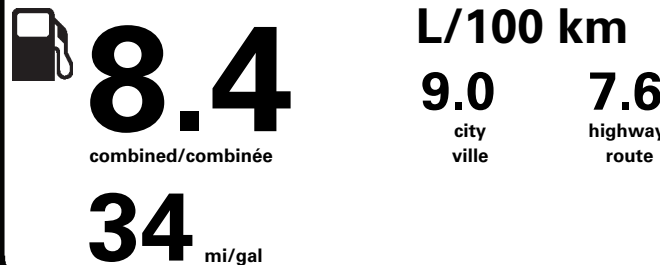

SAFETY/SECURITY

- ADVANCETRAC W/ ROLL STABILITY CONTROL
- AIRBAGS, DRIVER & PASS
- LATCH CHILD RESTRAINT SYS
- SAFETY CANOPY
- SOS POST CRASH ALERT SYST
- TIRE PRESSURE MONITOR SYS

WARRANTY

- 3 YR/60,000 KM BASIC
- 5YEAR/100,000 KM POWERTRAIN
- ROADSIDE ASSISTANCE 24 HRS

INCLUDED ON THIS VEHICLE

(MSRP)*

EQUIPMENT GROUP 301A

OPTIONAL EQUIPMENT/OTHER

2021 MODEL YEAR	
FEDERAL EXCISE TAX	100.00
FORD CO-PILOT360 ASSIST+	850.00
.VOICE-ACTV TOUCH-SCR NAV SYS	
.ADP CRZ CTRL W/STOP N GO	
FRONT LICENSE PLATE BRACKET	NO CHARGE

PRICE INFORMATION

BASE PRICE	$35,049.00
TOTAL OPTIONS/OTHER	950.00
TOTAL VEHICLE & OPTIONS/OTHER	35,999.00
DESTINATION & DELIVERY	1,900.00

"THIS VEH. NOT INTENDED FOR SALE OR REGISTRATION IN US" RETAIL PRICES EXCLUDE GST/HST

TOTAL MSRP $37,899.00

* MANUFACTURER'S SUGGESTED RETAIL PRICE = MSRP

* NOTE: THIS PRICE HAS BEEN DEVELOPED AS A GUIDE. DEALERS MAY SELL FOR LESS AND ARE NOT UNDER ANY OBLIGATION TO ACCEPT THIS SUGGESTED RETAIL PRICE.

RAMP ONE/
TERMINAL UN

CS18

RAMP TWO/
TERMINAL DEUX

FINAL ASSEMBLY PLANT/
USINE DE MONTAGE

LOUISVILLE

METHOD OF TRANSP/
MODE DE TRANSPORT

CONVOY

ITEM #: **B1-060A O/T 5**

MC021 N RE 2X 115 001589 03 02 21

Gasoline Vehicle
Véhicule à essence

Fuel Consumption / Consommation de carburant

Annual fuel COST
for an annual distance of 20,000 km, and an average fuel price of $1.25 per litre

$ 2 100

Coût annuel en carburant
pour une distance annuelle de 20 000 km, et un prix moyen du carburant de 1,25 $ par litre

Small SUVs range from /
Les petites VUS font entre

2.0 - 14.6 L_e/100 km

L_e is gasoline litre equivalent
L_e signifie litre équivalent d'essence

Carbon Dioxide Rating / Indice de dioxyde de carbone

Tailpipe emissions only / Émissions du tuyau d'échappement seulement

Smog Rating / Indice de Smog

Estimates are based on Government of Canada approved criteria and testing methods. Vehicle's actual fuel consumption will vary.

Estimations établies selon des méthodes d'essai et des critères approuvés par le gouvernement du Canada. La consommation de carburant réelle du véhicule variera.

For more information visit

vehicles.nrcan.gc.ca

Pour plus d'information visitez

vehicules.nrcan.gc.ca

**U.S. GOVERNMENT SAFETY RATINGS
COTES DE SÉCURITÉ DU GOUVERNEMENT AMÉRICAIN**

Overall Vehicle Score / Cote globale du véhicule	★★★★★
Frontal Crash Collision frontale	★★★★★
Side Crash Collision latérale	★★★★★
Rollover / Capotage	★★★★

Star ratings range from 1 to 5 stars (★★★★★), with 5 being the highest. Les cotes varient de 1 à 5 étoiles (★★★★★), 5 étant la cote la plus élevée.

Source: U.S. National Highway Traffic Safety Administration
For more information / Pour de plus amples renseignements
www.safercar.gov

1FMCU9H65MUA41068

Scan code not operational at this time

FOR PLANT USE ONLY

Insist on Ford Protect! The only extended service plan fully backed by Ford and honored at every Ford dealership in the US and Canada. See your Ford dealer for additional details, or visit www.ford.ca for more information.

Personalize your vehicle with Ford Custom Accessories. Genuine Ford Accessories are engineered for your vehicle and can be included under the Ford New Vehicle Limited Warranty. Certain conditions, limitations and exclusions apply. See your Dealer for details.