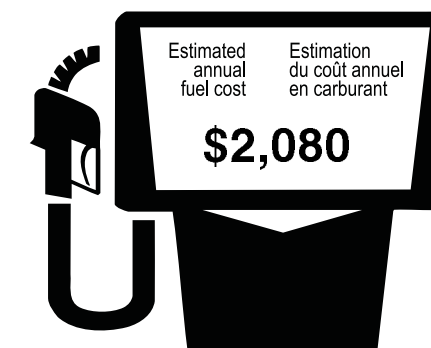

1,100.00

OPTIONAL EQUIPMENT

- 2014 MODEL YEAR
- FEDERAL EXCISE TAX 100.00
- WHITE PLATINUM TRI-COAT 400.00
- POWER PANORAMA ROOF 1,750.00
- ALL WEATHER FLOOR MATS 150.00
- CARGO AREA PROTECTOR 150.00
- MYFORD TOUCH/SIRIUS/NAV 800.00
- ROOF RACK CROSS BARS 100.00
- LEATHER COMFORT PACKAGE 1,300.00
- .LEATHER AIRBAG STEERING WHEEL
- .POWER HEATED MIRRORS

PRICE INFORMATION

BASE PRICE	$29,199.00
TOTAL OPTIONS	5,850.00
TOTAL VEHICLE & OPTIONS	35,049.00
DESTINATION & DELIVERY	1,615.00

"THIS VEH. NOT INTENDED FOR SALE OR REGISTRATION IN US" RETAIL PRICES EXCLUDE GST/HST

TOTAL MSRP $36,664.00

* MANUFACTURER'S SUGGESTED RETAIL PRICE = MSRP
* NOTE: THIS PRICE HAS BEEN DEVELOPED AS A GUIDE. DEALERS MAY SELL FOR LESS AND ARE NOT UNDER ANY OBLIGATION TO ACCEPT THIS SUGGESTED RETAIL PRICE.

SOLD TO/VENDU A Fort Motors Limited 11104 Alaska Road Fort St John BC CAN V1J 5T5	B70 096	RAMP ONE/ TERMINAL UN CA67	DEALER NO./CONCESSIONNAIRE B70 096	TOTAL MSRP $36,664.00
SHIP TO (IF OTHER THAN SOLD TO) / EXPEDIER A (SI AUTRE QUE L'ACHETEUR)	RAMP TWO/ TERMINAL DEUX	FINAL ASSEMBLY PLANT/ USINE DE MONTAGE LOUISVILLE		
SHIP THROUGH/EXPEDIER VIA	METHOD OF TRANSP./ MODE DE TRANSPORT CONVOY	ITEM #: B7-C995 O/T 2	DL081 N REC2X 440 000720 11 08 13	

ENERGUIDE

Ask your dealer for the FUEL CONSUMPTION GUIDE or CALL 1-800-387-2000

2014 ESCAPE 4WD, 1.6L GTDI, 6 SPEED SELECT SHIFT TRANSMISSION

CITY/VILLE

9.2 / 31
L/100 km mi/gal

Estimated annual fuel cost
Estimation du coût annuel en carburant

$2,080

Canada

HIGHWAY/ROUTE

6.6 / 43
L/100 km mi/gal

These estimates are based on the Government of Canada's approved criteria and testing methods. The actual fuel consumption of this vehicle may vary. Refer to the Fuel Consumption Guide.

Données obtenues selon les critères et méthodes d'essais approuvés par le Gouvernement du Canada. La consommation réelle de carburant de ce véhicule peut varier. Consultez le Guide de consommation de carburant.

Demandez le GUIDE DE CONSOMMATION DE CARBURANT à votre concessionnaire ou composez le 1-800-387-2000

**U.S. GOVERNMENT SAFETY RATINGS
COTES DE SÉCURITÉ DU GOUVERNEMENT AMÉRICAIN**

Overall Vehicle Score / Cote globale du véhicule	★★★★★
Frontal Crash / Collision frontale	★★★★★
Side Crash / Collision latérale	★★★★★
Rollover / Capotage	★★★★

Star ratings range from 1 to 5 stars (*****), with 5 being the highest. Les cotes varient de 1 à 5 étoiles (*****), 5 étant la cote la plus élevée.

Source: U.S. National Highway Traffic Safety Administration
For more information / Pour de plus amples renseignements
www.safercar.gov

1FMCU9GX4EUB74190