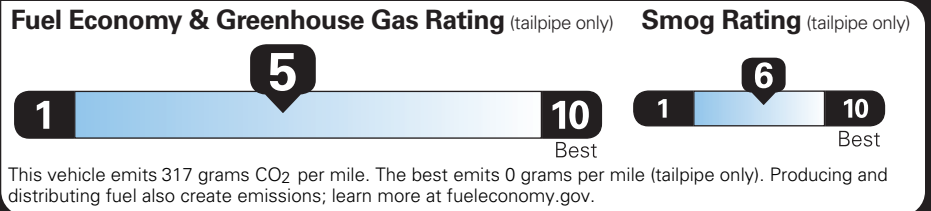

INCLUDED ON THIS VEHICLE	(MSRP)		(MSRP)
EQUIPMENT GROUP 200A			
OPTIONAL EQUIPMENT/OTHER			
225/65R17 102H A/S BSW2 TIRES			
COLD WEATHER PACKAGE	995.00		
.HEATED STEERING WHEEL			
.MIRROR-PWR/HTD GLASS			
.REMOTE START SYSTEM			
.HEATED FRONT ROW SEATS			
MINI SPARE WHEEL/TIRE	345.00		
SUPPLEMENTAL PTC HEATER	NO CHARGE		
17" SHDW SLVR-PNTD ALUM WHEELS			
FRONT LICENSE PLATE BRACKET	NO CHARGE		
DEALER INSTALLED OPTIONS			
Splash Guards	230.00		

PRICE INFORMATION

BASE PRICE	$31,750.00
TOTAL OPTIONS/OTHER	1,570.00
TOTAL VEHICLE & OPTIONS/OTHER	33,320.00
DESTINATION & DELIVERY	1,495.00

EPA DOT Fuel Economy and Environment

Gasoline Vehicle

Fuel Economy

28 MPG
combined city/hwy

26 city

32 highway

3.6 gallons per 100 miles

Small SUVs range from 14 to 125 MPG. The best vehicle rates 146 MPGe.

You spend $250 more in fuel costs over 5 years compared to the average new vehicle.

Annual fuel cost $1,750

Actual results will vary for many reasons, including driving conditions and how you drive and maintain your vehicle. The average new vehicle gets 29 MPG and costs $8,500 to fuel over 5 years. Cost estimates are based on 15,000 miles per year at $3.30 per gallon. MPGe is miles per gasoline gallon equivalent. Vehicle emissions are a significant cause of climate change and smog.

fueleconomy.gov

GOVERNMENT 5-STAR SAFETY RATINGS

Overall Vehicle Score ★★★★★
Based on the combined ratings of frontal, side and rollover. Should ONLY be compared to other vehicles of similar size and weight.

Frontal Crash	Driver	★★★★★
	Passenger	★★★★★

Based on the risk of injury in a frontal impact. Should ONLY be compared to other vehicles of similar size and weight.

Side Crash	Front seat	★★★★★
	Rear seat	★★★★★

Based on the risk of injury in a side impact.

Rollover ★★★★★
Based on the risk of rollover in a single-vehicle crash.

Star ratings range from 1 to 5 stars (★★★★★), with 5 being the highest. Source: National Highway Traffic Safety Administration (NHTSA). www.safercar.gov or 1-888-327-4236

FordPass Connect™

Download the FordPass™ app* and you can:

Access Vehicle Control Features

- Remotely start, lock and unlock your vehicle.
- Locate your vehicle and check approximate fuel range.
- Receive vehicle health alerts.

Activate 4G LTE Wi-Fi Hotspot

- New vehicles include a 3-month or 3GB data (whichever comes first) Wi-Fi trial.
- Connect up to ten Wi-Fi-equipped devices.

*Compatible with select smartphone platforms. FordPass Connect™ service required (see App Terms for more information). Connected service and related feature functionality is subject to compatible AT&T-network availability. Evolving technology/cellular networks may affect functionality and availability, or continued provision of some features, prohibiting them from functioning. Message and data rates may apply. See your local Ford website for our privacy policy.

The FordPass Connect™ modem is active and sending vehicle data (e.g., diagnostics) to Ford. See in-vehicle Settings for connectivity options.

Ford Protect®

Insist on Ford Protect! The only extended service plan fully backed by Ford and honored at every Ford dealership in the U.S., Canada and Mexico. See your Ford dealer or visit www.FordOwner.com.