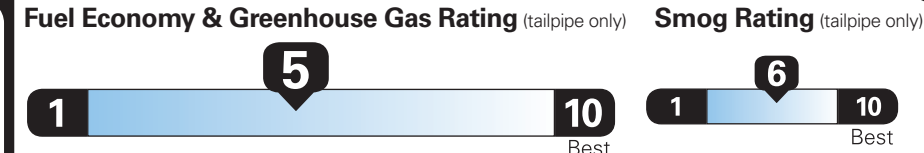

FUNCTIONAL

- 4G MODEM
- BLIS W/CROSS-TRAFFIC ALERT
- ELECTRIC PARKING BRAKE
- FORD APP
- INTELLIGENT ACCESS W/PUSH BUTTON START
- REFRESH95
- SIRIUSXM® W/360L- NA AK&HI

SAFETY/SECURITY

- ADVANCETRAC™ WITH RSC®
- AIRBAG - DRIVER KNEE
- AIRBAGS - DUAL STAGE FRONT
- AIRBAGS - FRONT SEAT MOUNTED SIDE IMPACT
- AIRBAGS - SAFETY CANOPY®
- LATCH CHILD SAFETY SYSTEM
- PERSONAL SAFETY SYSTEM™
- SECURILOCK® ANTI-THEFT SYS
- SOS POST-CRASH ALERT SYS™
- TIRE PRESSURE MONIT SYS

WARRANTY

- 3YR/36,000 BUMPER / BUMPER
- 5YR/60,000 POWERTRAIN
- 5YR/60,000 ROADSIDE ASSIST

INCLUDED ON THIS VEHICLE

(MSRP)

EQUIPMENT GROUP 200A

OPTIONAL EQUIPMENT/OTHER

225/65R17 102H A/S BSW2 TIRES	
POWER LIFTGATE	495.00
COLD WEATHER PACKAGE	995.00
.HEATED STEERING WHEEL	
.MIRROR-PWR/HTD GLASS	
.REMOTE START SYSTEM	
.HEATED FRONT ROW SEATS	
FLR LINERS FR-RR W/O CRPT MTS	160.00
SUPPLEMENTAL PTC HEATER	NO CHARGE
17" SHDW SLVR-PNTD ALUM WHEELS	

PRICE INFORMATION

BASE PRICE	$31,750.00
TOTAL OPTIONS/OTHER	1,650.00
TOTAL VEHICLE & OPTIONS/OTHER	33,400.00
DESTINATION & DELIVERY	1,495.00

EPA DOT Fuel Economy and Environment

Gasoline Vehicle

Fuel Economy

28 MPG
combined city/hwy

26 city

32 highway

3.6 gallons per 100 miles

Small SUVs range from 14 to 125 MPG. The best vehicle rates 146 MPGe.

You spend **$250** more in fuel costs over 5 years compared to the average new vehicle.

Annual fuel cost **$1,750**

This vehicle emits 317 grams CO₂ per mile. The best emits 0 grams per mile (tailpipe only). Producing and distributing fuel also create emissions; learn more at fueleconomy.gov.

Actual results will vary for many reasons, including driving conditions and how you drive and maintain your vehicle. The average new vehicle gets 29 MPG and costs $8,500 to fuel over 5 years. Cost estimates are based on 15,000 miles per year at $3.30 per gallon. MPGe is miles per gasoline gallon equivalent. Vehicle emissions are a significant cause of climate change and smog.

fueleconomy.gov

Calculate personalized estimates and compare vehicles

Smartphone QR Code™

GOVERNMENT 5-STAR SAFETY RATINGS

Overall Vehicle Score ★ ★ ★ ★ ★

Based on the combined ratings of frontal, side and rollover. Should ONLY be compared to other vehicles of similar size and weight.

Frontal Crash Driver ★ ★ ★ ★ ★
Passenger ★ ★ ★ ★ ★

Based on the risk of injury in a frontal impact. Should ONLY be compared to other vehicles of similar size and weight.

Side Crash Front seat ★ ★ ★ ★ ★
Rear seat ★ ★ ★ ★ ★

Based on the risk of injury in a side impact.

Rollover ★ ★ ★ ★

Based on the risk of rollover in a single-vehicle crash.

Star ratings range from 1 to 5 stars (★ ★ ★ ★ ★), with 5 being the highest. Source: National Highway Traffic Safety Administration (NHTSA). www.safercar.gov or 1-888-327-4236

FordPass Connect™

Download the FordPass™ app* and you can:

1. **Access Vehicle Control Features**
2. Remotely start, lock and unlock your vehicle.
   - Locate your vehicle and check approximate fuel range.
   - Receive vehicle health alerts.

1. **Activate 4G LTE Wi-Fi Hotspot**
2. New vehicles include a 3-month or 3GB data (whichever comes first) Wi-Fi trial.
   - Connect up to ten Wi-Fi-equipped devices.

The FordPass Connect™ modem is active and sending vehicle data (e.g., diagnostics) to Ford. See in-vehicle Settings for connectivity options.

Insist on Ford Protect! The only extended service plan fully backed by Ford and honored at every Ford dealership in the U.S., Canada and Mexico. See your Ford dealer or visit www.FordOwner.com.

Get Prequalified now at www.ford.com/finance

	RAMP ONE		TOTAL MSRP $34,895.00
	CK18		
	RAMP TWO	CONVOY	Scan The QR Code to get more details about this vehicle
		ITEM #: 47-1204 O/T 2	
	This label is affixed pursuant to the Federal Automobile Information Disclosure Act. Gasoline, License, and Title Fees, State and Local taxes are not included. Dealer installed options or accessories are not included unless listed above.		SL201 N RB 2X 620 009740 11 20 25

1202512027507