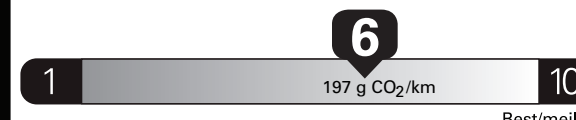

Annual fuel **COST**
for an annual distance of 20,000 km, and an average fuel price of $1.45 per litre

$ 2 436

Coût annuel en carburant

pour une distance annuelle de 20 000 km, et un prix moyen du carburant de 1,45 $ par litre

Small SUVs range from /
Les petits VUS font entre

1.9 - 16.5 L_e/100 km

L_e is gasoline litre equivalent
L_e signifie litre équivalent d'essence

Carbon Dioxide Rating / Indice de dioxyde de carbone

Smog Rating / Indice de Smog