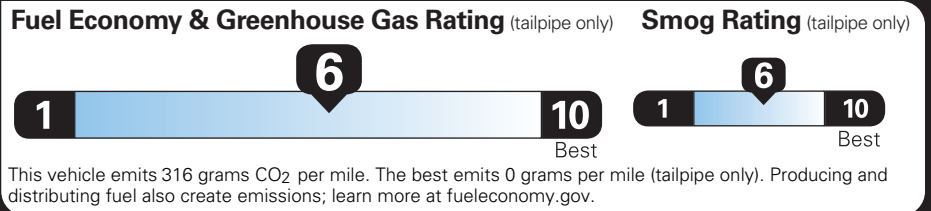

WARRANTY

- 3YR/36,000 BUMPER / BUMPER
- 5YR/60,000 POWERTRAIN
- 5YR/60,000 ROADSIDE ASSIST

INCLUDED ON THIS VEHICLE	(MSRP)		(MSRP)
EQUIPMENT GROUP 200A			
OPTIONAL EQUIPMENT/OTHER			
225/65R17 102H A/S BSW2 TIRES			
POWER LIFTGATE	495.00		
COLD WEATHER PACKAGE	995.00		
.HEATED STEERING WHEEL			
.MIRROR-PWR/HTD GLASS			
.REMOTE START SYSTEM			
.HEATED FRONT ROW SEATS			
SUPPLEMENTAL PTC HEATER	NO CHARGE		
17" SHDW SLVR-PNTD ALUM WHEELS			
FRONT LICENSE PLATE BRACKET	NO CHARGE		

PRICE INFORMATION

BASE PRICE	$29,550.00
TOTAL OPTIONS/OTHER	1,490.00
TOTAL VEHICLE & OPTIONS/OTHER	31,040.00
DESTINATION & DELIVERY	1,495.00

EPA DOT Fuel Economy and Environment

Gasoline Vehicle

Fuel Economy

28 MPG
combined city/hwy

26 city   32 highway

3.6 gallons per 100 miles

Small SUVs range from 14 to 118 MPG. The best vehicle rates 140 MPGe.

You save $0
in fuel costs over 5 years compared to the average new vehicle.

Annual fuel cost $1,900

Actual results will vary for many reasons, including driving conditions and how you drive and maintain your vehicle. The average new vehicle gets 28 MPG and costs $9,500 to fuel over 5 years. Cost estimates are based on 15,000 miles per year at $3.50 per gallon. MPGe is miles per gasoline gallon equivalent. Vehicle emissions are a significant cause of climate change and smog.

fueleconomy.gov

GOVERNMENT 5-STAR SAFETY RATINGS

Overall Vehicle Score ★★★★★
Based on the combined ratings of frontal, side and rollover. Should ONLY be compared to other vehicles of similar size and weight.

Frontal Crash Driver Passenger ★★★★★
Based on the risk of injury in a frontal impact. Should ONLY be compared to other vehicles of similar size and weight.

Side Crash Front seat Rear seat ★★★★★
Based on the risk of injury in a side impact.

Rollover ★★★★★
Based on the risk of rollover in a single-vehicle crash.

Star ratings range from 1 to 5 stars (★★★★★), with 5 being the highest. Source: National Highway Traffic Safety Administration (NHTSA). www.safercar.gov or 1-888-327-4236