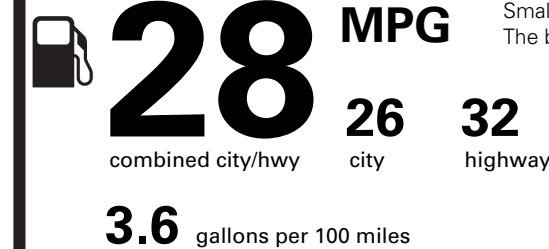

FUNCTIONAL

- 4G MODEM
- BLIS W/CROSS-TRAFFIC ALERT
- ELECTRIC PARKING BRAKE
- FORD APP
- INTELLIGENT ACCESS W/PUSH BUTTON START
- REFRESH95
- SIRIUSXM® W/360L- NA AK&HI

SAFETY/SECURITY

- ADVANCETRAC™ WITH RSC®
- AIRBAG - DRIVER KNEE
- AIRBAGS - DUAL STAGE FRONT
- AIRBAGS - FRONT SEAT MOUNTED SIDE IMPACT
- AIRBAGS - SAFETY CANOPY®
- LATCH CHILD SAFETY SYSTEM
- PERSONAL SAFETY SYSTEM™
- SECURILOCK® ANTI-THEFT SYS
- SOS POST-CRASH ALERT SYS™
- TIRE PRESSURE MONIT SYS

WARRANTY

- 3YR/36,000 BUMPER / BUMPER
- 5YR/60,000 POWERTRAIN
- 5YR/60,000 ROADSIDE ASSIST

INCLUDED ON THIS VEHICLE

(MSRP)

EQUIPMENT GROUP 200A

OPTIONAL EQUIPMENT/OTHER

225/65R17 102H A/S BSW2 TIRES	
POWER LIFTGATE	495.00
COLD WEATHER PACKAGE	995.00
.HEATED STEERING WHEEL	
.MIRROR-PWR/HTD GLASS	
.REMOTE START SYSTEM	
.HEATED FRONT ROW SEATS	
MINI SPARE WHEEL/TIRE	345.00
SUPPLEMENTAL PTC HEATER	NO CHARGE
17" SHDW SLVR-PNTD ALUM WHEELS	
TECH PACKAGE #1	995.00
.EVASIVE STEERING ASSIST	
.CONNECTED NAV: 1 YR INCLUDED	
.LANE CENTERING ASSIST	
.REAR PARKING SENSORS	
.ADAPTIVE CRUISE CONTROL	
.13.2" TOUCHSCREEN	
FRONT LICENSE PLATE BRACKET	NO CHARGE

DEALER INSTALLED OPTIONS

First Aid Kit	60.00

PRICE INFORMATION

BASE PRICE	$31,750.00
TOTAL OPTIONS/OTHER	2,890.00
TOTAL VEHICLE & OPTIONS/OTHER	34,640.00
DESTINATION & DELIVERY	1,495.00

EPA DOT

Fuel Economy and Environment

Gasoline Vehicle

Fuel Economy

Small SUVs range from 14 to 125 MPG. The best vehicle rates 146 MPGe.

You spend
$250

more in fuel costs over 5 years compared to the average new vehicle.

Annual fuel cost
$1,750