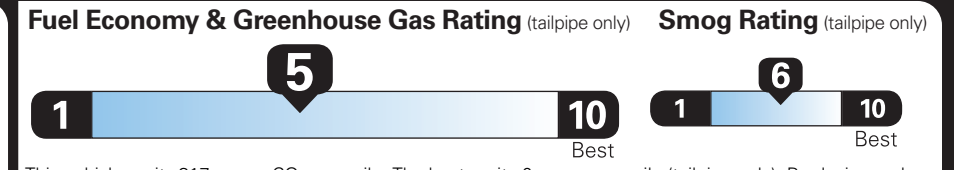

You spend **$250** more in fuel costs over 5 years compared to the average new vehicle.

Annual fuel cost **$1,750**

This vehicle emits 317 grams CO₂ per mile. The best emits 0 grams per mile (tailpipe only). Producing and distributing fuel also create emissions; learn more at fueleconomy.gov.

Actual results will vary for many reasons, including driving conditions and how you drive and maintain your vehicle. The average new vehicle gets 29 MPG and costs $8,500 to fuel over 5 years. Cost estimates are based on 15,000 miles per year at $3.30 per gallon. MPGe is miles per gasoline gallon equivalent. Vehicle emissions are a significant cause of climate change and smog.

fueleconomy.gov

Calculate personalized estimates and compare vehicles