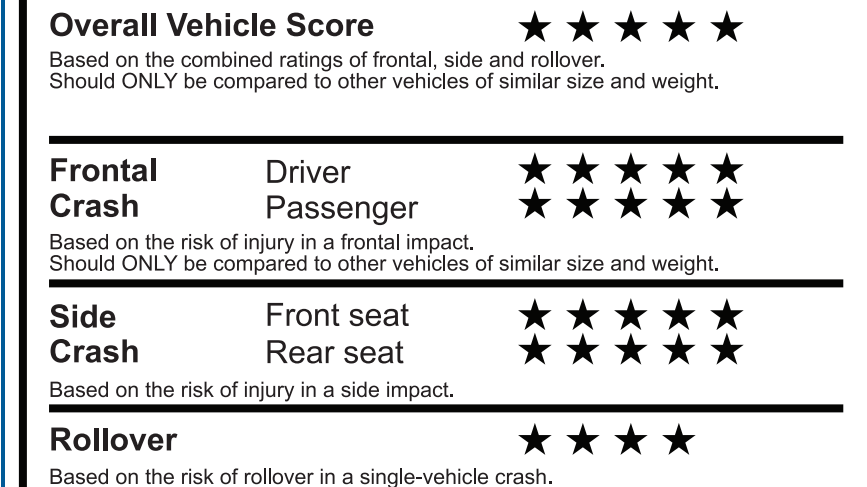

GOVERNMENT 5-STAR SAFETY RATINGS

Star ratings range from 1 to 5 stars (★★★★★), with 5 being the highest. Source: National Highway Traffic Safety Administration (NHTSA). www.safercar.gov or 1-888-327-4236

FordPass Connect™

1. Download the FordPass™ app* and you can:
2. **Access Vehicle Control Features**
3. Remotely start, lock and unlock your vehicle.
   - Locate your vehicle and check approximate fuel range.
   - Receive vehicle health alerts.
4. **Activate 4G LTE Wi-Fi Hotspot**
5. New vehicles include a 3-month or 3GB data (whichever comes first) Wi-Fi trial.
   - Connect up to ten Wi-Fi-equipped devices.

The FordPass Connect™ modem is active and sending vehicle data (e.g., diagnostics) to Ford. See in-vehicle Settings for connectivity options.

Insist on Ford Protect! The only extended service plan fully backed by Ford and honored at every Ford dealership in the U.S., Canada and Mexico. See your Ford dealer or visit www.FordOwner.com.

Get Prequalified now at www.ford.com/finance

	RAMP ONE		TOTAL MSRP $36,075.00
	CK26		
	RAMP TWO	CONVOY	Scan The QR Code to get more details about this vehicle
		ITEM #: 56-R726 O/T 2	
	This label is affixed pursuant to the Federal Automobile Information Disclosure Act. Gasoline, License, and Title Fees, State and Local taxes are not included. Dealer installed options or accessories are not included unless listed above.		SK201 N RB 2X 620 004367 10 20 25