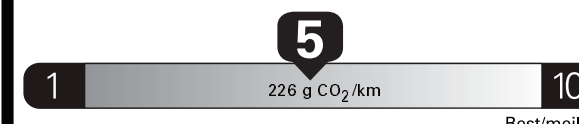

Annual fuel **COST**
for an annual distance of 20,000 km, and an average fuel price of $0.93 per litre

$ 1 786

Coût annuel en carburant

pour une distance annuelle de 20 000 km, et un prix moyen du carburant de 0,93 $ par litre

Small SUVs range from /
Les petites VUS font entre

7.2 - 13.4 L_e /100 km

L_e is gasoline litre equivalent
L_e signifie litre équivalent d'essence

Carbon Dioxide Rating / Indice de dioxyde de carbone

Smog Rating / Indice de Smog