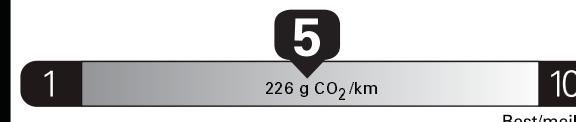

Annual fuel **COST**
for an annual distance of 20,000 km, and an average fuel price of $0.93 per litre

$ 1 786

Coût annuel en carburant

pour une distance annuelle de 20 000 km, et un prix moyen du carburant de 0,93 $ par litre

Small SUVs range from /
Les petites VUS font entre

7.2 - 13.4 L_e /100 km

L_e is gasoline litre equivalent
L_e signifie litre équivalent d'essence

Carbon Dioxide Rating / Indice de dioxyde de carbone

Smog Rating / Indice de Smog