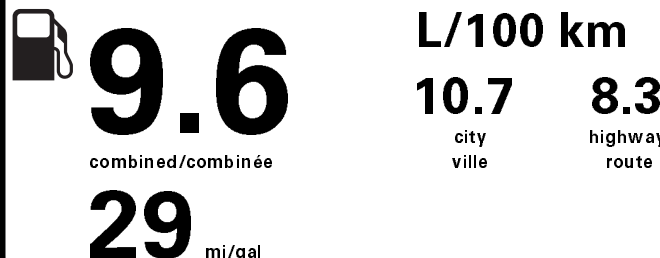

Gasoline Vehicle
Véhicule à essence

Fuel Consumption / Consommation de carburant

Annual fuel **COST**
for an annual distance of 20,000 km, and an average fuel price of \$0.93 per litre

\$ 1 786

Coût annuel en carburant