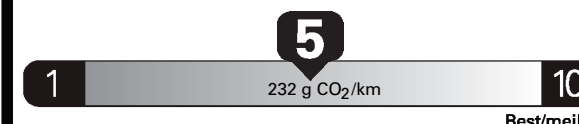

Carbon Dioxide Rating / Indice de dioxyde de carbone

Tailpipe emissions only / Émissions du tuyau d'échappement seulement