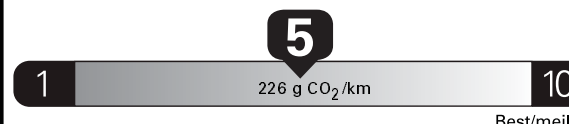

Annual fuel **COST**
for an annual distance of 20,000 km, and an average fuel price of $0.93 per litre

$ 1 786

Coût annuel en carburant

pour une distance annuelle de 20 000 km, et un prix moyen du carburant de 0,93 $ par litre

Small SUVs range from /
Les petites VUS font entre

7.2 - 13.4 L_e /100 km

L_e is gasoline litre equivalent
L_e signifie litre équivalent d'essence

Carbon Dioxide Rating / Indice de dioxyde de carbone

Smog Rating / Indice de Smog