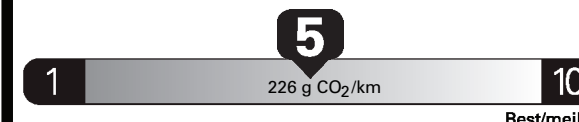

Annual fuel COST
for an annual distance of 20,000 km, and an average fuel price of $0.98 per litre

$ 1 882

Coût annuel en carburant

pour une distance annuelle de 20 000 km, et un prix moyen du carburant de 0,98 $ par litre

Small SUVs range from /
Les petites VUS font entre

7.3 - 14.6 L_e/100 km

L_e is gasoline litre equivalent
L_e signifie litre équivalent d'essence

Carbon Dioxide Rating / Indice de dioxyde de carbone

Tailpipe emissions only / Émissions du tuyau d'échappement seulement

Smog Rating / Indice de Smog