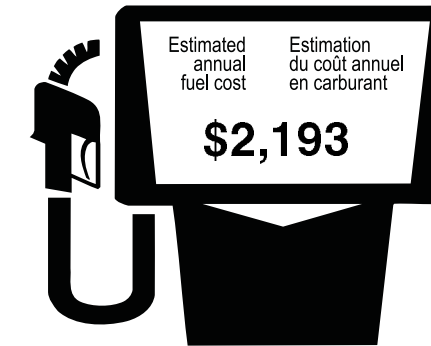

FUNCTIONAL

- BATTERY SAVER
- EASY FUEL CAPLESS FILLER
- ELEC PWR ASSIST STEERING
- MYKEY
- POWER TILT & TELESCOPING STEER W/AUDIO/SPEED CNTRL
- REM KEYLESS ENTRY/KEYPAD

SAFETY/SECURITY

- ADVANCETRAC W/ ROLL STABILITY CONTROL
- AIRBAGS, DRIVER & PASS
- AIRBAGS, SIDE
- DRIVER KNEE AIRBAG
- SAFETY CANOPY
- LATCH CHILD RESTRAINT SYS

WARRANTY

- 3 YR/60,000 KM BASIC
- 5YEAR/100,000 KM POWERTRAIN
- ROADSIDE ASSISTANCE 24 HR

INCLUDED ON THIS VEHICLE	(MSRP)*	PRICE INFORMATION	(MSRP)*
EQUIPMENT GROUP 201A	900.00	BASE PRICE	$29,099.00
•SE CARGO MANAGEMENT PACKAGE		TOTAL OPTIONS	4,100.00
•TONNEAU COVER			
•ROOF RAILS-BLACK		TOTAL VEHICLE & OPTIONS	33,199.00
•HORIZONTAL CROSS BARS		DESTINATION & DELIVERY	1,550.00
•PERIMETER ALARM			
•DEATC DUAL AUTO TEMP CONTROL			
OPTIONAL EQUIPMENT			
2013 MODEL YEAR			
FEDERAL EXCISE TAX	100.00		
2.0L I4 GTDI ECOBOOST ENGINE	1,600.00		
POWER LIFTGATE	500.00		
ALL WEATHER FLOOR MATS	150.00		
CARGO AREA PROTECTOR	150.00		
MYFORD TOUCH/SIRIUS/NAV	700.00		

"THIS VEH. NOT INTENDED FOR SALE OR REGISTRATION IN US" RETAIL PRICES EXCLUDE GST/HST

ENERGUIDE

Ask your dealer for the FUEL CONSUMPTION GUIDE or CALL 1-800-387-2000

2013 ESCAPE 4WD, 2.0L GTDI, 6 SPEED SELECT SHIFT TRANSMISSION

CITY/VILLE

9.8 / 29
L/100 km mi/gal

HIGHWAY/ROUTE

6.9 / 41
L/100 km mi/gal

Canada

These estimates are based on the Government of Canada's approved criteria and testing methods. The actual fuel consumption of this vehicle may vary. Refer to the Fuel Consumption Guide.

Données obtenues selon les critères et méthodes d'essais approuvés par le Gouvernement du Canada. La consommation réelle de carburant de ce véhicule peut varier. Consultez le Guide de consommation de carburant.

Demandez le GUIDE DE CONSOMMATION DE CARBURANT à votre concessionnaire ou composez le 1-800-387-2000

U.S. GOVERNMENT SAFETY RATINGS
COTES DE SÉCURITÉ DU GOUVERNEMENT AMÉRICAIN

Overall Vehicle Score / Cote globale du véhicule	★★★★★
Frontal Crash / Collision frontale	★★★★★
Side Crash / Collision latérale	★★★★★
Rollover / Capotage	★★★★

Star ratings range from 1 to 5 stars (*****), with 5 being the highest. Les cotes varient de 1 à 5 étoiles (*****), 5 étant la cote la plus élevée.

Source: U.S. National Highway Traffic Safety Administration
For more information / Pour de plus amples renseignements
www.safercar.gov