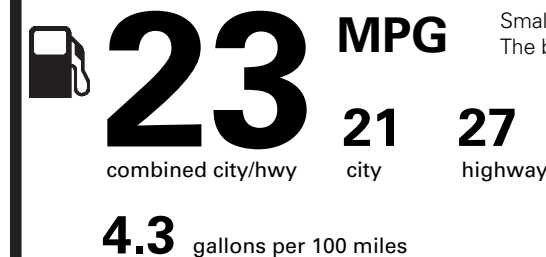

PRICE INFORMATION

BASE PRICE	\$28,000.00
TOTAL OPTIONS/OTHER	1,540.00
TOTAL VEHICLE & OPTIONS/OTHER	29,540.00
DESTINATION & DELIVERY	995.00

EPA DOT Fuel Economy and Environment

Gasoline Vehicle

Fuel Economy