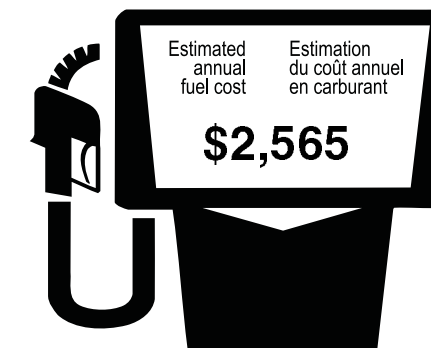

FUNCTIONAL

- BATTERY SAVER
- EASY FUEL CAPLESS FILLER
- ELEC PWR ASSIST STEERING
- MYKEY
- REM KEYLESS ENTRY/KEYPAD
- REVERSE CAMERA SYSTEM

SAFETY/SECURITY

- ADVANCETRAC W/ ROLL STABILITY CONTROL
- AIRBAGS, DRIVER & PASS
- AIRBAGS, SIDE
- DRIVER KNEE AIRBAG
- SAFETY CANOPY
- LATCH CHILD RESTRAINT SYS

WARRANTY

- 3 YR/60,000 KM BASIC POWERTRAIN
- 5YEAR/100,000 KM ROADSIDE ASSISTANCE 24 HR

INCLUDED ON THIS VEHICLE	(MSRP)*	PRICE INFORMATION	(MSRP)*
EQUIPMENT GROUP 201A	1,300.00	BASE PRICE	$28,199.00
•SE CONVENIENCE PACKAGE		TOTAL OPTIONS/OTHER	3,350.00
•PERIMETER ALARM			
•REAR PARKING AID SENSORS		TOTAL VEHICLE & OPTIONS/OTHER	31,549.00
•SYNC VOICE ACTIVATED SYSTEMS		DESTINATION & DELIVERY	1,650.00
•DEATC DUAL AUTO TEMP CONTROL			
•TONNEAU COVER			
•POWER 10-WAY DRIVER SEAT			
OPTIONAL EQUIPMENT/OTHER			
2015 MODEL YEAR			
FEDERAL EXCISE TAX	100.00		
2.0L I4 GTDI ECOBOOST ENG	1,000.00		
ALL WEATHER FLOOR MATS	150.00		
MYFORD TOUCH/SIRIUS/NAV	800.00		

"THIS VEH. NOT INTENDED FOR SALE OR REGISTRATION IN US" RETAIL PRICES EXCLUDE GST/HST

ENERGUIDE

Ask your dealer for the FUEL CONSUMPTION GUIDE or CALL 1-800-387-2000

2015 ESCAPE 4WD, 2.0L GTDI, 6 SPEED SELECT SHIFT TRANSMISSION/ESCAPE 2015 4X4, MOTEUR 2.0L GTDI, BOITE 6 VITESSES A SELECTEUR BIFONCTION SELECT SHIFT

CITY/VILLE

11.4 / 25
L/100 km mi/gal

HIGHWAY/ROUTE

8.4 / 34
L/100 km mi/gal

Canada

These estimates are based on the Government of Canada's approved criteria and testing methods. The actual fuel consumption of this vehicle may vary. Refer to the Fuel Consumption Guide.

Données obtenues selon les critères et méthodes d'essais approuvés par le Gouvernement du Canada. La consommation réelle de carburant de ce véhicule peut varier. Consultez le Guide de consommation de carburant.

Demandez le GUIDE DE CONSOMMATION DE CARBURANT à votre concessionnaire ou composez le 1-800-387-2000

**U.S. GOVERNMENT SAFETY RATINGS
COTES DE SÉCURITÉ DU GOUVERNEMENT AMÉRICAIN**

Overall Vehicle Score / Cote globale du véhicule	★★★★★
Frontal Crash / Collision frontale	★★★★★
Side Crash / Collision latérale	★★★★★
Rollover / Capotage	★★★★

Star ratings range from 1 to 5 stars (*****), with 5 being the highest. Les cotes varient de 1 à 5 étoiles (*****), 5 étant la cote la plus élevée.

Source: U.S. National Highway Traffic Safety Administration
For more information / Pour de plus amples renseignements
www.safercar.gov

1FMCU9G90FUB52903