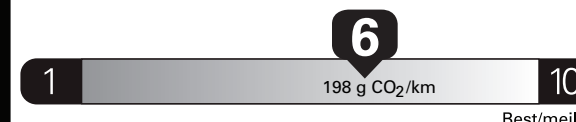

Annual fuel **COST**
for an annual distance of 20,000 km, and an average fuel price of $1.00 per litre

$ 1 680

Coût annuel en carburant

pour une distance annuelle de 20 000 km, et un prix moyen du carburant de 1,00 $ par litre

Small SUVs range from /
Les petites VUS font entre

1.8 - 14.6 L_e/100 km

L_e is gasoline litre equivalent
L_e signifie litre équivalent d'essence

Carbon Dioxide Rating / Indice de dioxyde de carbone

Tailpipe emissions only / Émissions du tuyau d'échappement seulement

Smog Rating / Indice de Smog