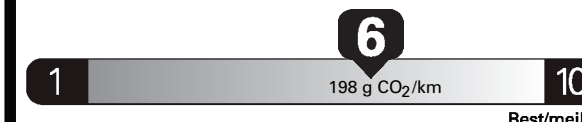

Coût annuel en carburant

pour une distance annuelle de 20 000 km, et un prix moyen du carburant de 1,25 $ par litre

Small SUVs range from /
Les petites VUS font entre

2.0 - 14.6 L_e/100 km

L_e is gasoline litre equivalent
L_e signifie litre équivalent d'essence

Carbon Dioxide Rating / Indice de dioxyde de carbone

Smog Rating / Indice de Smog