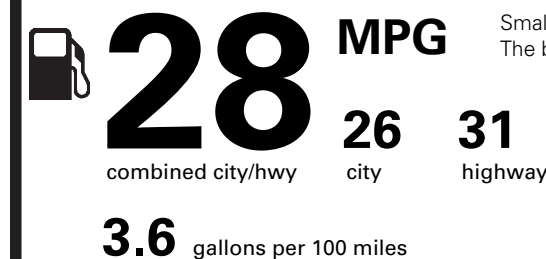

FUNCTIONAL

- AM/FM/MP3, 6 SPEAKERS
- AUTO START STOP TECH
- BRAKES, 4-WHEEL DISC/ABS
- CURVE CONTROL
- ELECTRIC PARKING BRAKE
- FORD CO-PILOT360™
- FORDPASS™ CONNECT 4GWI-FI HOTSPOT TELEMATICS MODEM
- POWER LOCKS AND WINDOWS
- POWER STEERING W/EPAS
- REAR VIEW CAMERA
- REMOTE KEYLESS ENTRY
- SYNC® WITH APPLINK®

SAFETY/SECURITY

- ADVANCETRAC® WITH RSC®
- AIRBAG - DRIVER KNEE
- AIRBAGS - DUAL STAGE FRONT
- AIRBAGS - FRONT SEAT MOUNTED SIDE IMPACT
- AIRBAGS - SAFETY CANOPY®
- LATCH CHILD SAFETY SYSTEM
- PERSONAL SAFETY SYSTEM™
- SECURILOCK® ANTI-THEFT SYS
- SOS POST-CRASH ALERT SYS™
- TIRE PRESSURE MONIT SYS

WARRANTY

- 3YR/36,000 BUMPER / BUMPER
- 5YR/60,000 POWERTRAIN
- 5YR/60,000 ROADSIDE ASSIST

INCLUDED ON THIS VEHICLE

(MSRP)

EQUIPMENT GROUP 100A

OPTIONAL EQUIPMENT/OTHER

- .225/65R17 102H A/S BSW2 TIRES
- 17" SHDW SLVR-PNTD ALUM WHEELS
- FRONT LICENSE PLATE BRACKET

595.00

NO CHARGE

PRICE INFORMATION

BASE PRICE	$26,385.00
TOTAL OPTIONS/OTHER	595.00
TOTAL VEHICLE & OPTIONS/OTHER	26,980.00
DESTINATION & DELIVERY	1,245.00

EPA DOT Fuel Economy and Environment

Gasoline Vehicle

Fuel Economy

Small SUVs range from 16 to 120 MPG. The best vehicle rates 136 MPGe.

You save
$250

in fuel costs over 5 years compared to the average new vehicle.

Annual fuel cost
$1,450