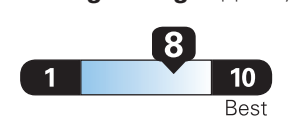

in fuel costs over 5 years compared to the average new vehicle.

Annual fuel cost

\$1,400

Fuel Economy & Greenhouse Gas Rating (tailpipe only)

Smog Rating (tailpipe only)

This vehicle emits 225 grams CO₂ per mile. The best emits 0 grams per mile (tailpipe only). Producing and distributing fuel also create emissions; learn more at fueleconomy.gov.