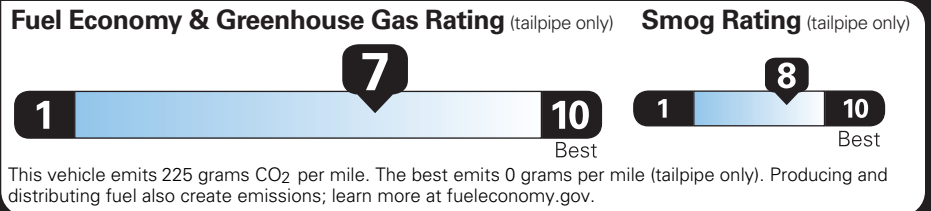

INCLUDED ON THIS VEHICLE	(MSRP)		(MSRP)
EQUIPMENT GROUP 301A			
OPTIONAL EQUIPMENT/OTHER			
.18" ROCK MET PAINTED WHEEL			
.225/60R18 100H A/S BSW TIRES			
COLD WEATHER PACKAGE	995.00		
.HEATED STEERING WHEEL			
.MIRROR-PWR/HTD GLASS			
.REMOTE START SYSTEM			
.HEATED FRONT ROW SEATS			
FRONT LICENSE PLATE BRACKET	NO CHARGE		

PRICE INFORMATION

BASE PRICE	$33,490.00
TOTAL OPTIONS/OTHER	995.00
TOTAL VEHICLE & OPTIONS/OTHER	34,485.00
DESTINATION & DELIVERY	1,495.00

EPA DOT Fuel Economy and Environment

Gasoline Vehicle

Fuel Economy

39 MPG
combined city/hwy

42 MPG
city

36 MPG
highway

2.6 gallons per 100 miles

Small SUVs range from 14 to 123 MPG. The best vehicle rates 140 MPGe.

You save $2,750
in fuel costs over 5 years compared to the average new vehicle.

Annual fuel cost $1,400

Actual results will vary for many reasons, including driving conditions and how you drive and maintain your vehicle. The average new vehicle gets 28 MPG and costs $9,750 to fuel over 5 years. Cost estimates are based on 15,000 miles per year at $3.60 per gallon. MPG is miles per gasoline gallon equivalent. Vehicle emissions are a significant cause of climate change and smog.

fueleconomy.gov

GOVERNMENT 5-STAR SAFETY RATINGS

Overall Vehicle Score ★★★★★
Based on the combined ratings of frontal, side and rollover. Should ONLY be compared to other vehicles of similar size and weight.

Frontal Crash	Driver	★★★★★
	Passenger	★★★★★

Based on the risk of injury in a frontal impact. Should ONLY be compared to other vehicles of similar size and weight.

Side Crash	Front seat	★★★★★
	Rear seat	★★★★★

Based on the risk of injury in a side impact.

Rollover ★★★★★
Based on the risk of rollover in a single-vehicle crash.

Star ratings range from 1 to 5 stars (★★★★★), with 5 being the highest. Source: National Highway Traffic Safety Administration (NHTSA). www.safercar.gov or 1-888-327-4236

FordPass Connect™

Download the FordPass™ app* and you can:

Access Vehicle Control Features

- Remotely start, lock and unlock your vehicle.
- Locate your vehicle and check approximate fuel range.
- Receive vehicle health alerts.

Activate 4G LTE Wi-Fi Hotspot

- New vehicles include a 3-month or 3GB data (whichever comes first) Wi-Fi trial.
- Connect up to ten Wi-Fi-equipped devices.

*Compatible with select smartphone platforms. FordPass Connect™ service required (see App Terms for more information). Connected service and related feature functionality is subject to compatible AT&T-network availability. Evolving technology/cellular networks may affect functionality and availability, or continued provision of some features, prohibiting them from functioning. Message and data rates may apply. See your local Ford website for our privacy policy.

The FordPass Connect™ modem is active and sending vehicle data (e.g., diagnostics) to Ford. See in-vehicle Settings for connectivity options.

	RAMP ONE		TOTAL MSRP $35,980.00
	CR72		
	RAMP TWO	CONVOY	
		ITEM #: 74-T421 O/T 2	
	This label is affixed pursuant to the Federal Automobile Information Disclosure Act. Gasoline, License, and Title Fees, State and Local taxes are not included. Dealer installed options or accessories are not included unless listed above.		Whether you decide to lease or finance your vehicle, you'll find the choices that are right for you. See your dealer for details or visit www.ford.com/finance.
			RE071 N RB 2X 430 007517 05 07 24