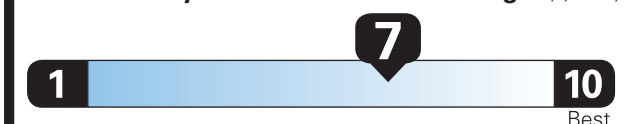

NO CHARGE

PRICE INFORMATION

BASE PRICE	\$33,490.00
TOTAL OPTIONS/OTHER	
TOTAL VEHICLE & OPTIONS/OTHER	33,490.00
DESTINATION & DELIVERY	1,495.00

EPA DOT

Fuel Economy and Environment

Gasoline Vehicle

Fuel Economy

Small SUVs range from 14 to 123 MPG. The best vehicle rates 140 MPGe.

You save **\$2,750** in fuel costs over 5 years compared to the average new vehicle.

Annual fuel cost

\$1,400

Fuel Economy & Greenhouse Gas Rating (tailpipe only)