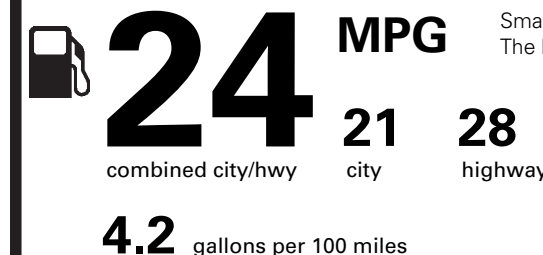

PRICE INFORMATION

BASE PRICE	\$32,140.00
TOTAL OPTIONS/OTHER	1,345.00
TOTAL VEHICLE & OPTIONS/OTHER	33,485.00
DESTINATION & DELIVERY	995.00

EPA DOT Fuel Economy and Environment

Gasoline Vehicle

Fuel Economy