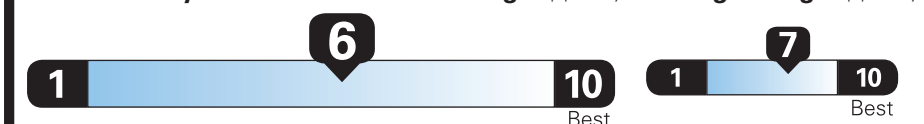

Fuel Economy & Greenhouse Gas Rating (tailpipe only) **Smog Rating** (tailpipe only)

This vehicle emits 293 grams CO₂ per mile. The best emits 0 grams per mile (tailpipe only). Producing and distributing fuel also create emissions; learn more at fuelconomy.gov.

Actual results will vary for many reasons, including driving conditions and how you drive and maintain your vehicle. The average new vehicle gets 27 MPG and costs $6,500 to fuel over 5 years. Cost estimates are based on 15,000 miles per year at $2.35 per gallon. MPGe is miles per gasoline gallon equivalent. Vehicle emissions are a significant cause of climate change and smog.

fuelconomy.gov

Calculate personalized estimates and compare vehicles

Smartphone QR Code™

GOVERNMENT 5-STAR SAFETY RATINGS

Overall Vehicle Score ★★★★★

Based on the combined ratings of frontal, side and rollover. Should ONLY be compared to other vehicles of similar size and weight.

Frontal Crash Driver Passenger ★★★★★

Based on the risk of injury in a frontal impact. Should ONLY be compared to other vehicles of similar size and weight.

Side Crash Front seat Rear seat ★★★★★

Based on the risk of injury in a side impact.

Rollover ★★★★★

Based on the risk of rollover in a single-vehicle crash.

Star ratings range from 1 to 5 stars (★★★★★), with 5 being the highest.

Source: National Highway Traffic Safety Administration (NHTSA).

www.safercar.gov or 1-888-327-4236

1FMCU0H63NUB93573

WARNING: Operating, servicing and maintaining a passenger vehicle, pickup truck, van, or off-road vehicle can expose you to chemicals including engine exhaust, carbon monoxide, phthalates, and lead, which are known to the State of California to cause cancer and birth defects or other reproductive harm. To minimize exposure, avoid breathing exhaust, do not idle the engine except as necessary, service your vehicle in a well-ventilated area and wear gloves or wash your hands frequently when servicing your vehicle. For more information go to www.P65Warnings.ca.gov/passenger-vehicle.

FordPass Connect™

Download the FordPass™ app* and you can:

1. **Access Vehicle Control Features**
2. Remotely start, lock and unlock your vehicle.
   - Locate your vehicle and check approximate fuel range.
   - Receive vehicle health alerts.

1. **Activate 4G LTE Wi-Fi Hotspot**
2. New vehicles include a 3-month or 3GB data (whichever comes first) Wi-Fi trial.
   - Connect up to ten Wi-Fi-equipped devices.

The FordPass Connect™ modem is active and sending vehicle data (e.g., diagnostics) to Ford. See in-vehicle Settings for connectivity options.

Insist on Ford Protect! The only extended service plan fully backed by Ford and honored at every Ford dealership in the U.S., Canada and Mexico. See your Ford dealer or visit www.FordOwner.com.

SCAN OR TEXT 1FNUB93573 TO 48028

Msg & Data rates may apply. Text HELP for help

www.ford.com/help/privacy-terms/

1202211094380