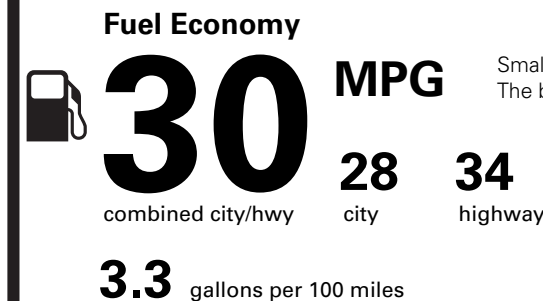

SAFETY/SECURITY

- ADVANCETRAC™ WITH RSC®
- AIRBAG - DRIVER KNEE
- AIRBAGS - DUAL STAGE FRONT
- AIRBAGS - FRONT SEAT MOUNTED SIDE IMPACT
- AIRBAGS - SAFETY CANOPY®
- LATCH CHILD SAFETY SYSTEM
- PERSONAL SAFETY SYSTEM™
- SECURILOCK® ANTI-THEFT SYS
- SOS POST-CRASH ALERT SYS™
- TIRE PRESSURE MONIT SYS

WARRANTY

- 3YR/36,000 BUMPER / BUMPER
- 5YR/60,000 POWERTRAIN
- 5YR/60,000 ROADSIDE ASSIST

INCLUDED ON THIS VEHICLE

(MSRP)

EQUIPMENT GROUP 301A

OPTIONAL EQUIPMENT/OTHER

.18" ALUMINUM WHEELS	
.225/60R18 100H A/S BSW TIRES	
PANORAMIC VISTA ROOF	1,595.00
MINI SPARE WHEEL/TIRE	110.00
FORD CO-PILOT360 ASSIST+	995.00
.VOICE-ACTV TOUCH-SCR NAV SYS	
.ADP CRZ CTRL W/STOP N GO	
4G LTE WI-FI HOTSPOT REMOVAL	- 20.00

PRICE INFORMATION

BASE PRICE	$30,895.00
TOTAL OPTIONS/OTHER	2,680.00
TOTAL VEHICLE & OPTIONS/OTHER	33,575.00
DESTINATION & DELIVERY	1,495.00

(MSRP)

TOTAL MSRP $35,070.00

Whether you decide to lease or finance your vehicle, you'll find the choices that are right for you. See your dealer for details or visit www.ford.com/finance.

This label is affixed pursuant to the Federal Automobile Information Disclosure Act. Gasoline, License, and Title Fees, State and Local taxes are not included. Dealer installed options or accessories are not included unless listed above.

NK251 N RB 2X 255 013655 10 25 22

EPA DOT Fuel Economy and Environment

Gasoline Vehicle

Small SUVs range from 14 to 129 MPG. The best vehicle rates 142 MPGe.

You save $500
in fuel costs over 5 years compared to the average new vehicle.

Annual fuel cost $1,200